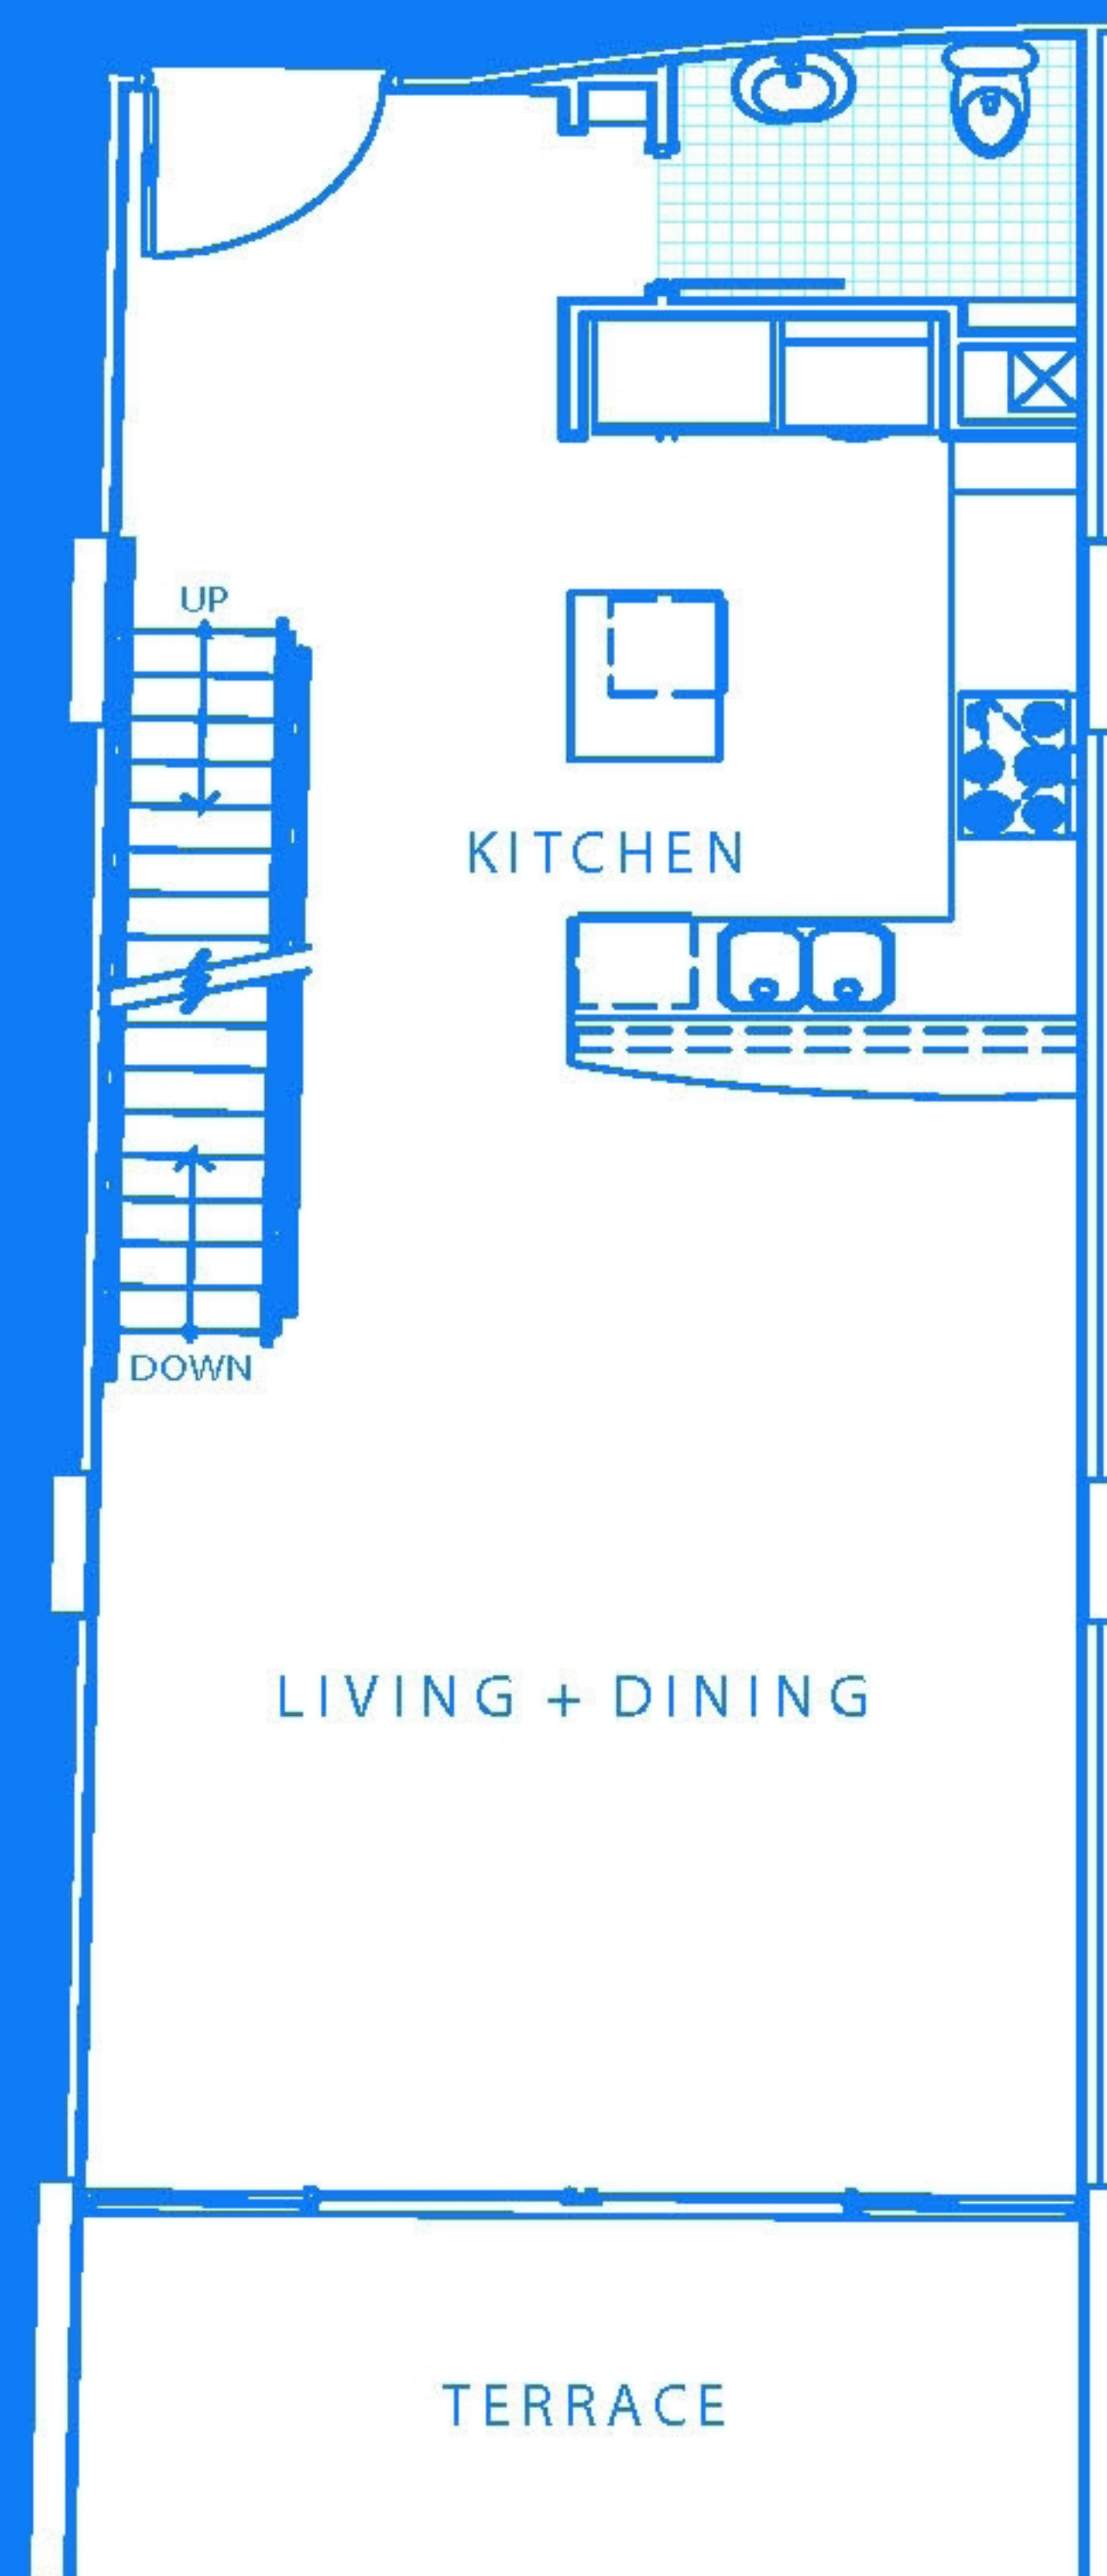

ARTECH

PENTHOUSE

3 BEDROOM / 3½ BATH

LEVEL 5 - ELEVATION (7TH -10TH FLOOR)

	SF	SM
LIVING AREA	2,021	188
TERRACES	267	25
PRIVATE SUNDECK	595	55
TOTAL	2,883	268

LOWER LEVEL

ENTRY LEVEL

UPPER LEVEL