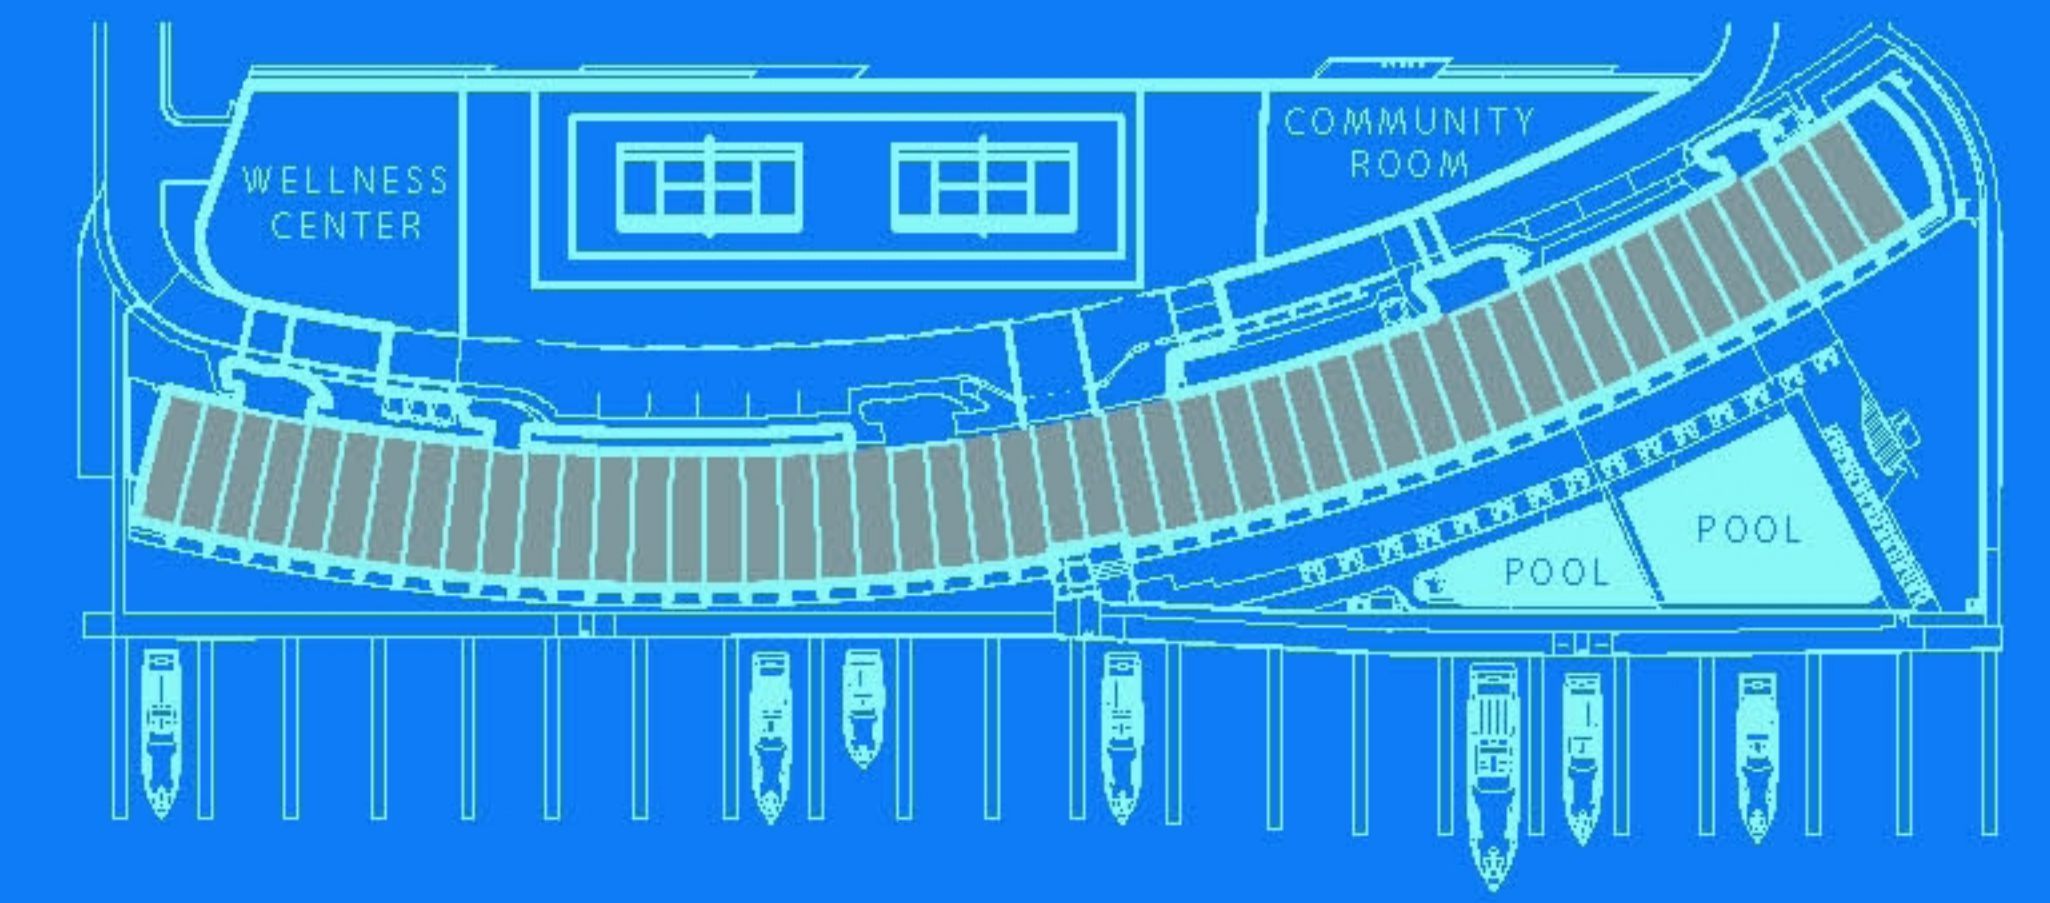

ARTECH

PENTHOUSE

3 BEDROOM / 3½ BATH

LEVEL 5 - ELEVATION (7TH -10TH FLOOR)

	SF	SM
LIVING AREA	2,021	188
TERRACES	267	25
PRIVATE SUNDECK	595	55
TOTAL	2,883	268

LOWER LEVEL

ENTRY LEVEL

UPPER LEVEL