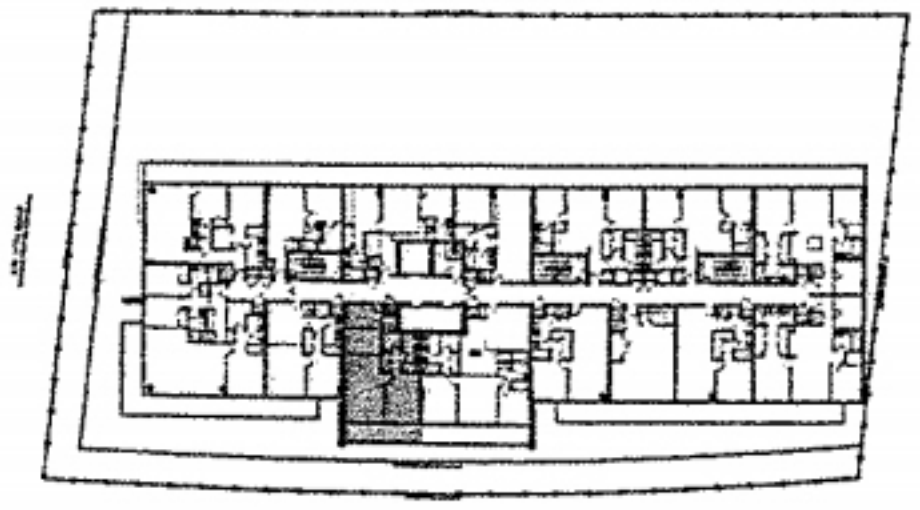

**UNIT C4  
LEVEL 4 TO 8**

**SQUARE FOOTAGE**  
 AC = 866 SF  
 TERRACE = 144 SF  
 TOTAL = 1,010 SF

**LE PARC**  
 AT BRICKELL  
 inspired by **ligneroose**