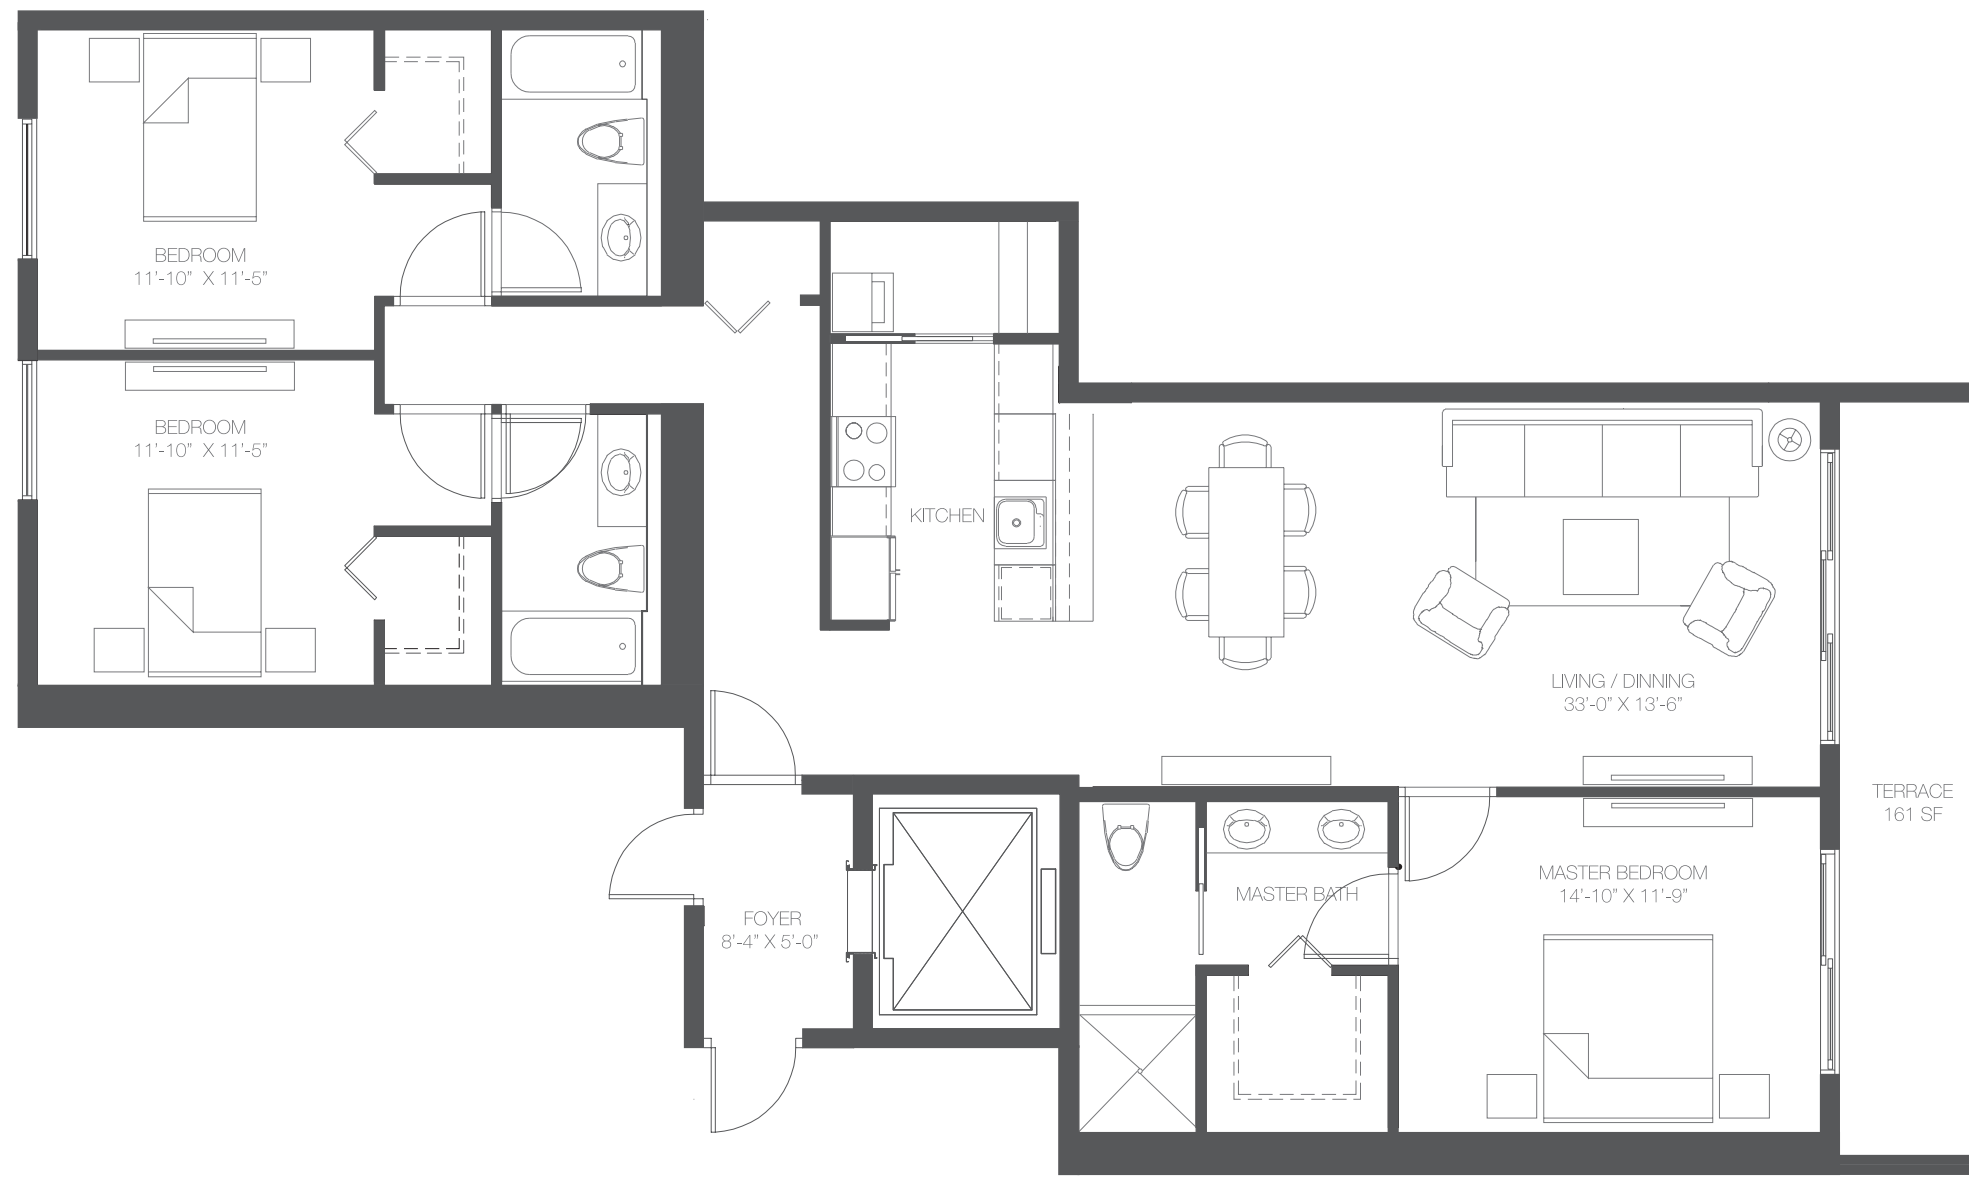

BAY HOUSE

MIAMI RESIDENCES

RESIDENCE /04

3 BEDROOMS
3 BATHROOMS

AC	1,601 SQ. FT. 148 SQ. MT.
TERRACE	161 SQ. FT. 15 SQ. MT.
TOTAL SQ. FT.	1762 SQ. FT. 163 SQ. MT.

All renderings are artist's conception. Stated dimensions are from the exterior boundaries of the exterior walls and the center of the line of the interior demising walls. All dimensions are approximate and all floor plans and development plans are approximate and subject to change. The above scenes are not a part of the Condominium, but are photos to the Greater Miami area.