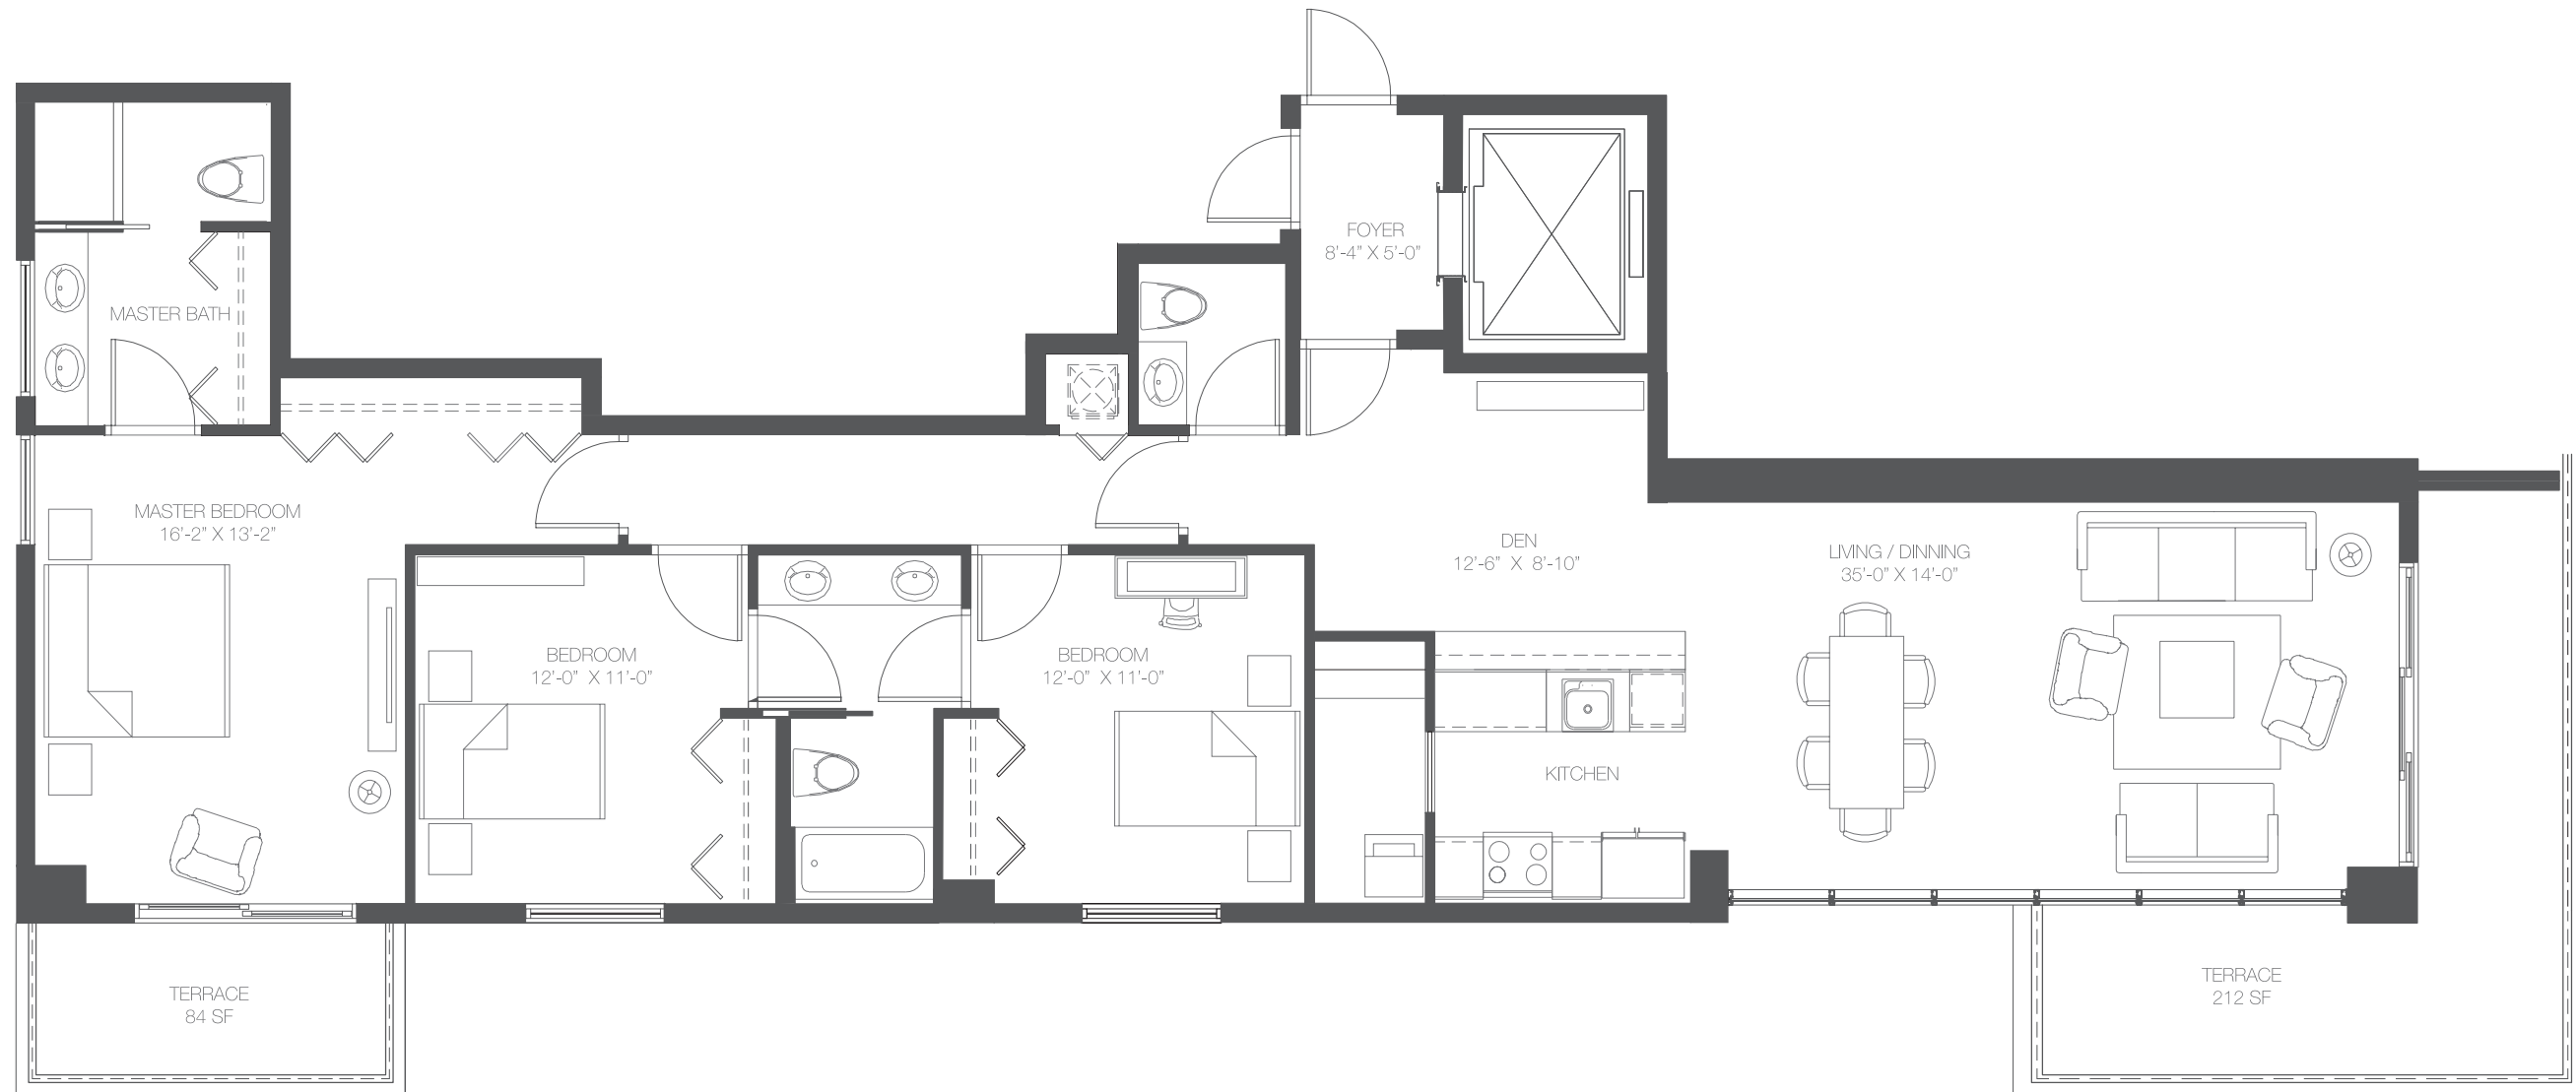

BAY HOUSE

MIAMI RESIDENCES

RESIDENCE /05

3 BEDROOMS + DEN
2 1/2 BATHROOMS

AC 1,677 SQ. FT. 155 SQ. MT.
TERRACE 296 SQ. FT. 28 SQ. MT.
TOTAL SQ. FT. 1973 SQ. FT. 183 SQ. MT.

All renderings are artist's conception. Stated dimensions are from the exterior boundaries of the exterior walls and the center of the line of the interior demising walls. All dimensions are approximate and all floor plans and development plans are approximate and subject to change. The above scenes are not a part of the Condominium, but are photos to the Greater Miami area.