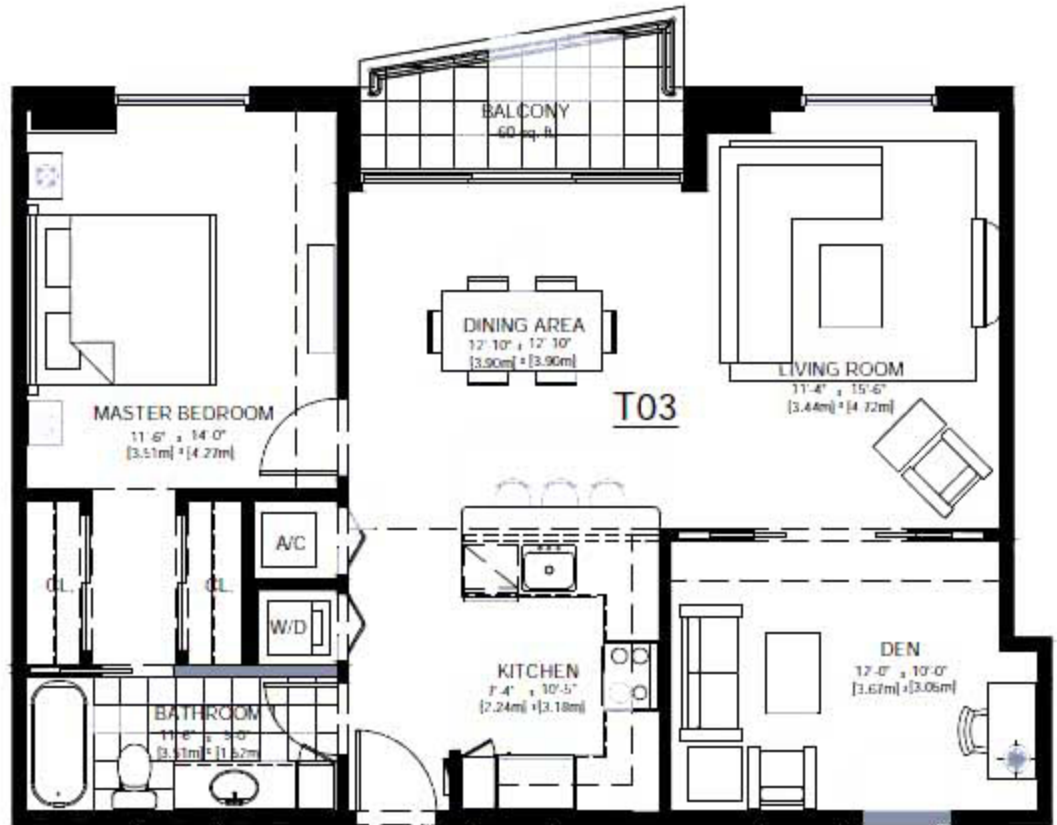

1 Bedroom + Den
Unit A/C _ 957sF (89m²)
Balcony _ 60sF (5.6m²)

FLOORS 8-17