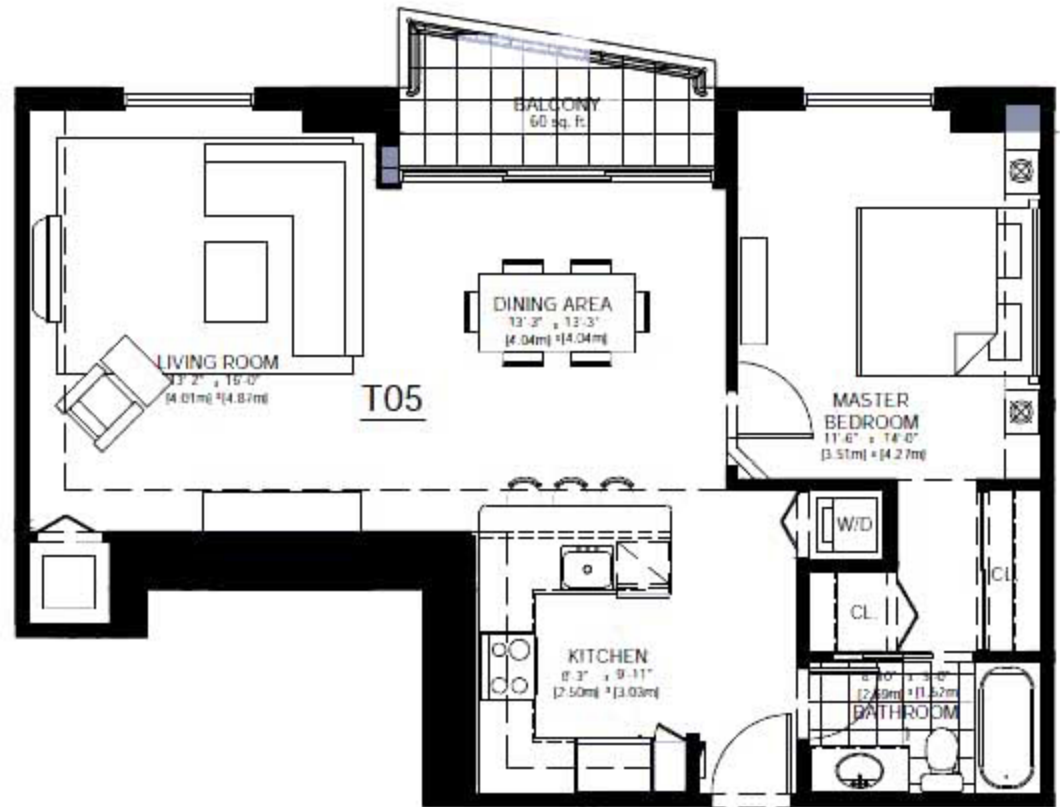

1 Bedroom

Unit A/C _ 854SF (79m²)

Balcony _ 60SF (5.6m²)

FLOORS 8-17