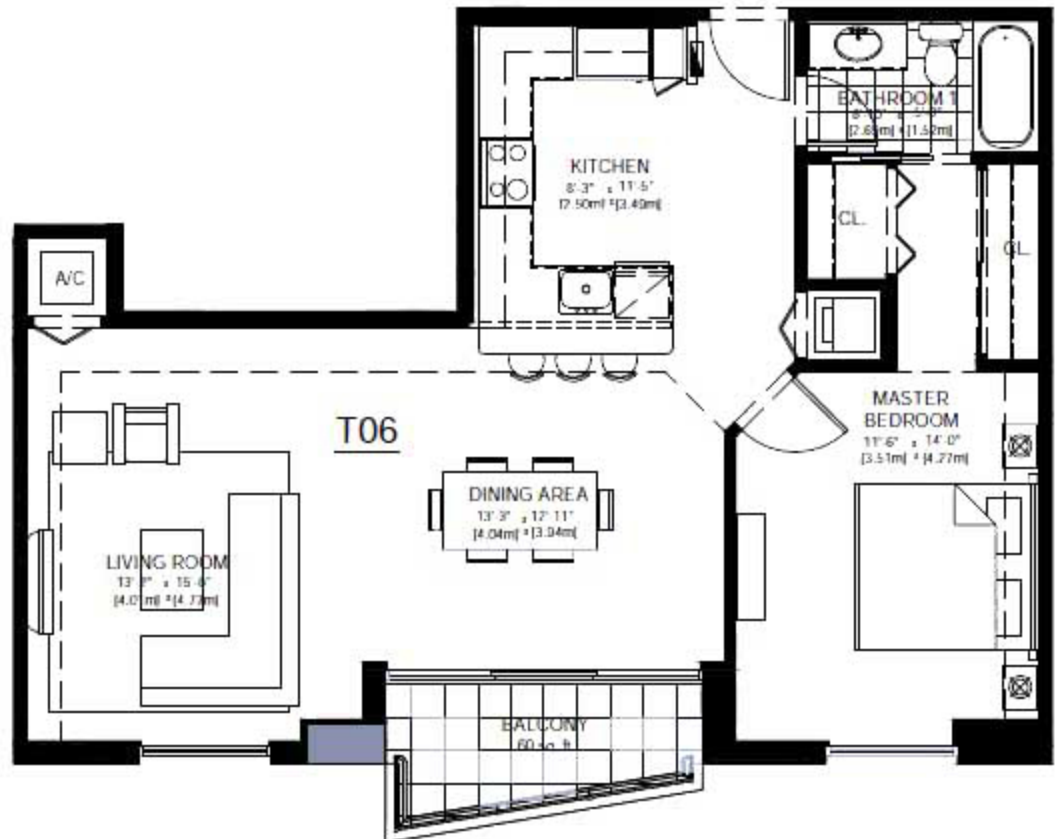

1 Bedroom

Unit A/C _ 877sF (81.4m²)

Balcony _ 60sF (5.6m²)

FLOORS 8-17