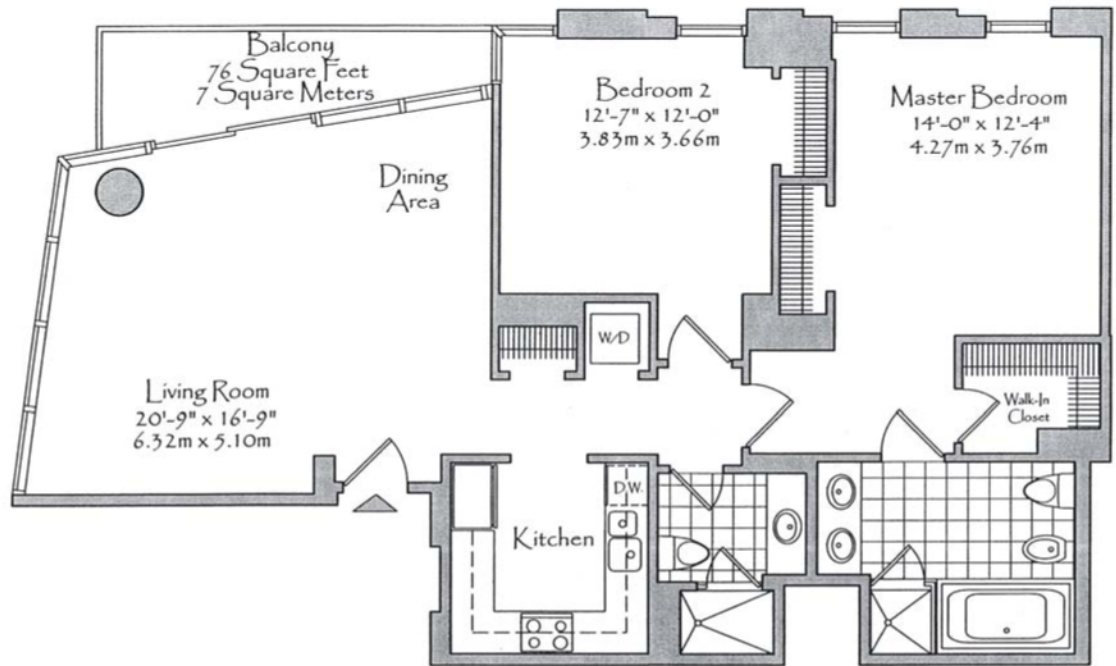

Setai Condominiums

THE SETAI

Residence 04

Floors 22-38
2 Bedrooms, 2 Baths,
Balcony
1,237 Square Feet
114.91 Square Meters

All dimensions are approximate, and all floor plans and development plans are subject to change.