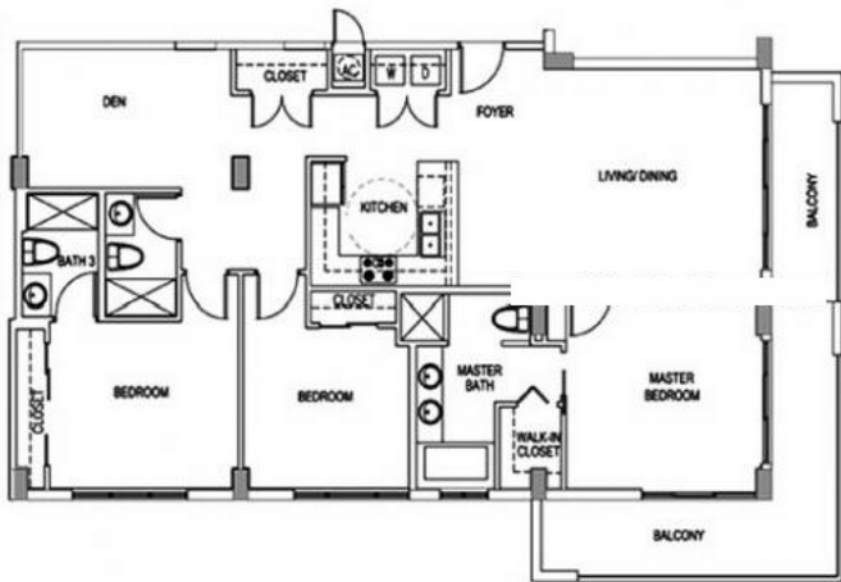

UNIT 02

3 BEDROOMS/ 3 BATHS/ DEN

FLOOR PLAN

1,813 sq. ft.

SPIAGGIA