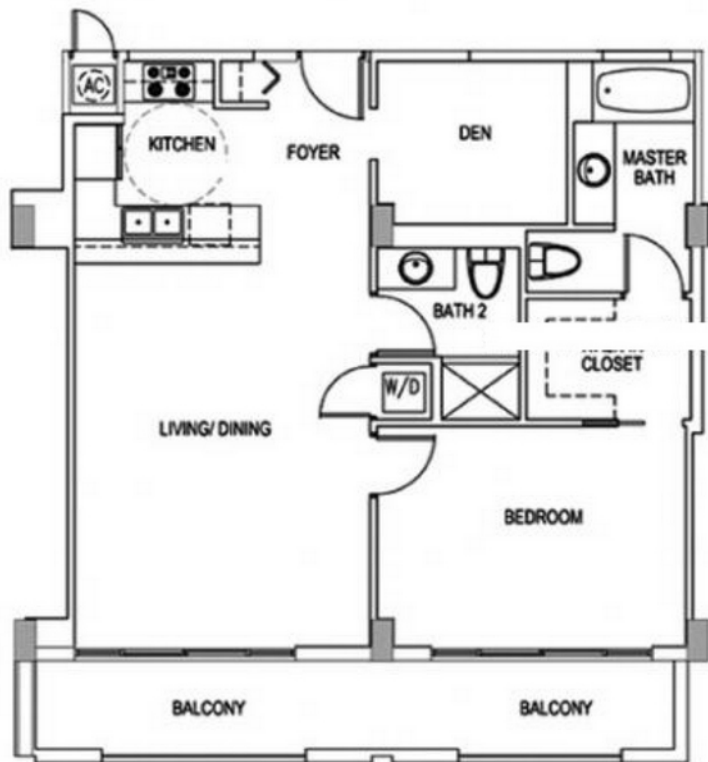

UNIT 04

1 BEDROOMS/ 2 BATHS/ DEN

FLOOR PLAN

1,078 sq ft.

# SPIAGGIA