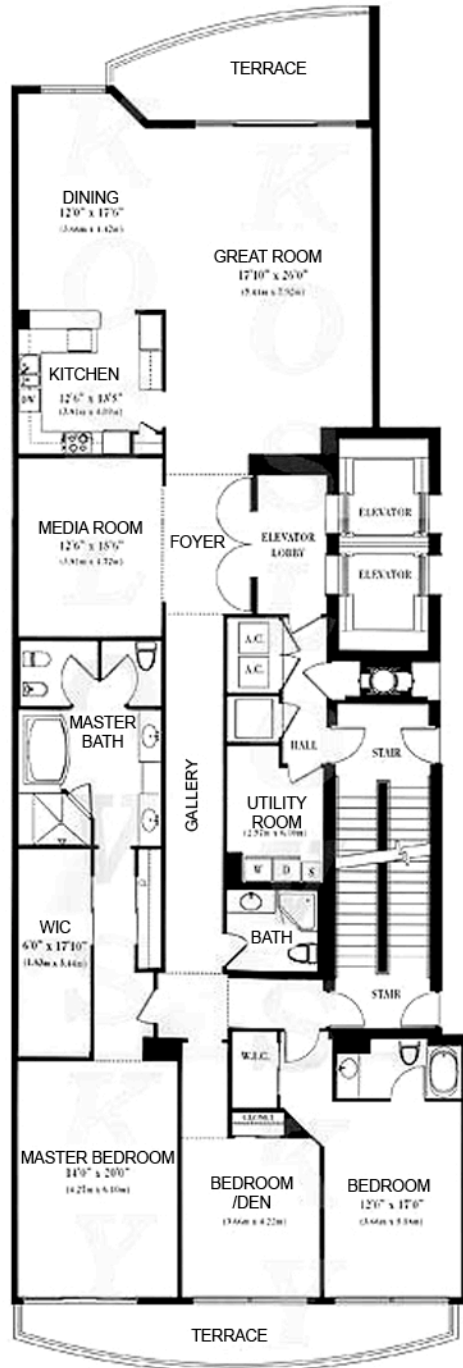

RESIDENCE 02
3 BEDROOMS/ 4 BATHS

FLOOR PLAN
D
3,537 sq. ft.

HAMPTONS SOUTH
Aventura, Florida

INTERCOASTAL

CITY