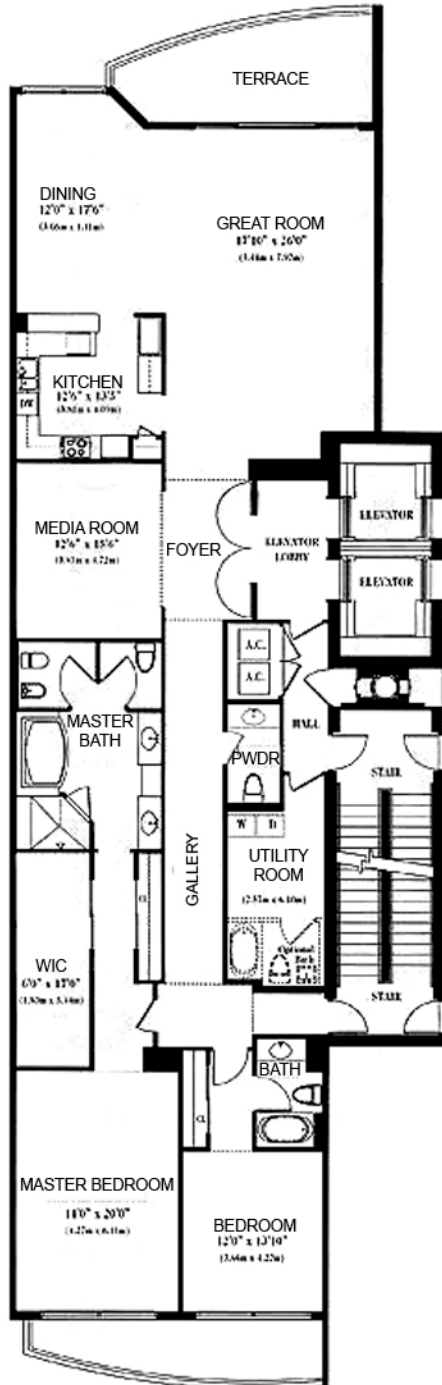

RESIDENCE 06
2 BEDROOMS/ 3.5 BATHS

FLOOR PLAN
C
3,410 sq ft.

HAMPTONS SOUTH
Acres, Florida

INTERCOASTAL

CITY