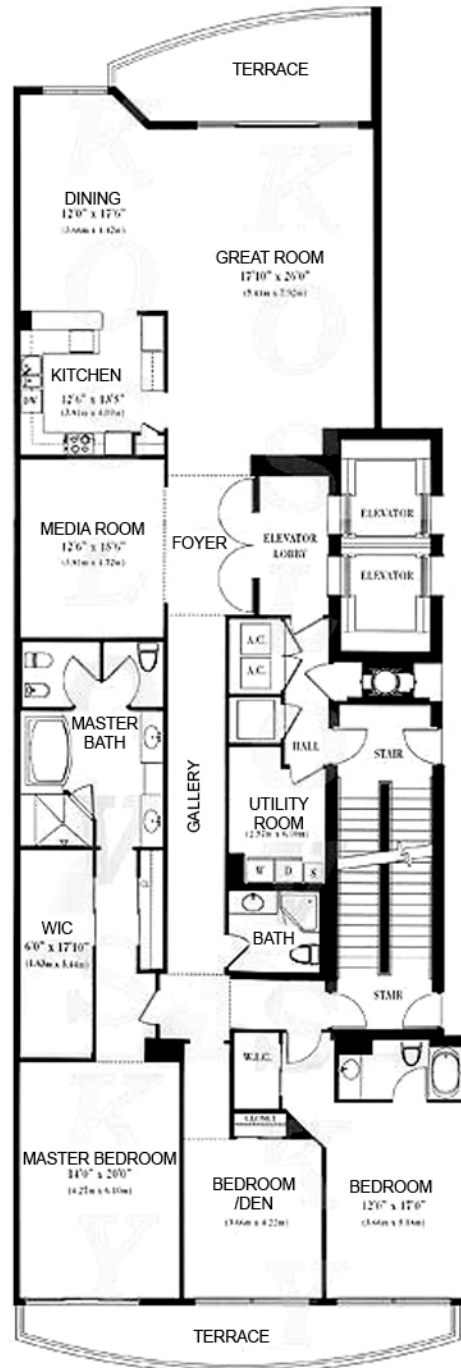

RESIDENCE 09
3 BEDROOMS/ 4 BATHS

FLOOR PLAN
D
3,537 sq. ft.

INTERCOASTAL

CITY