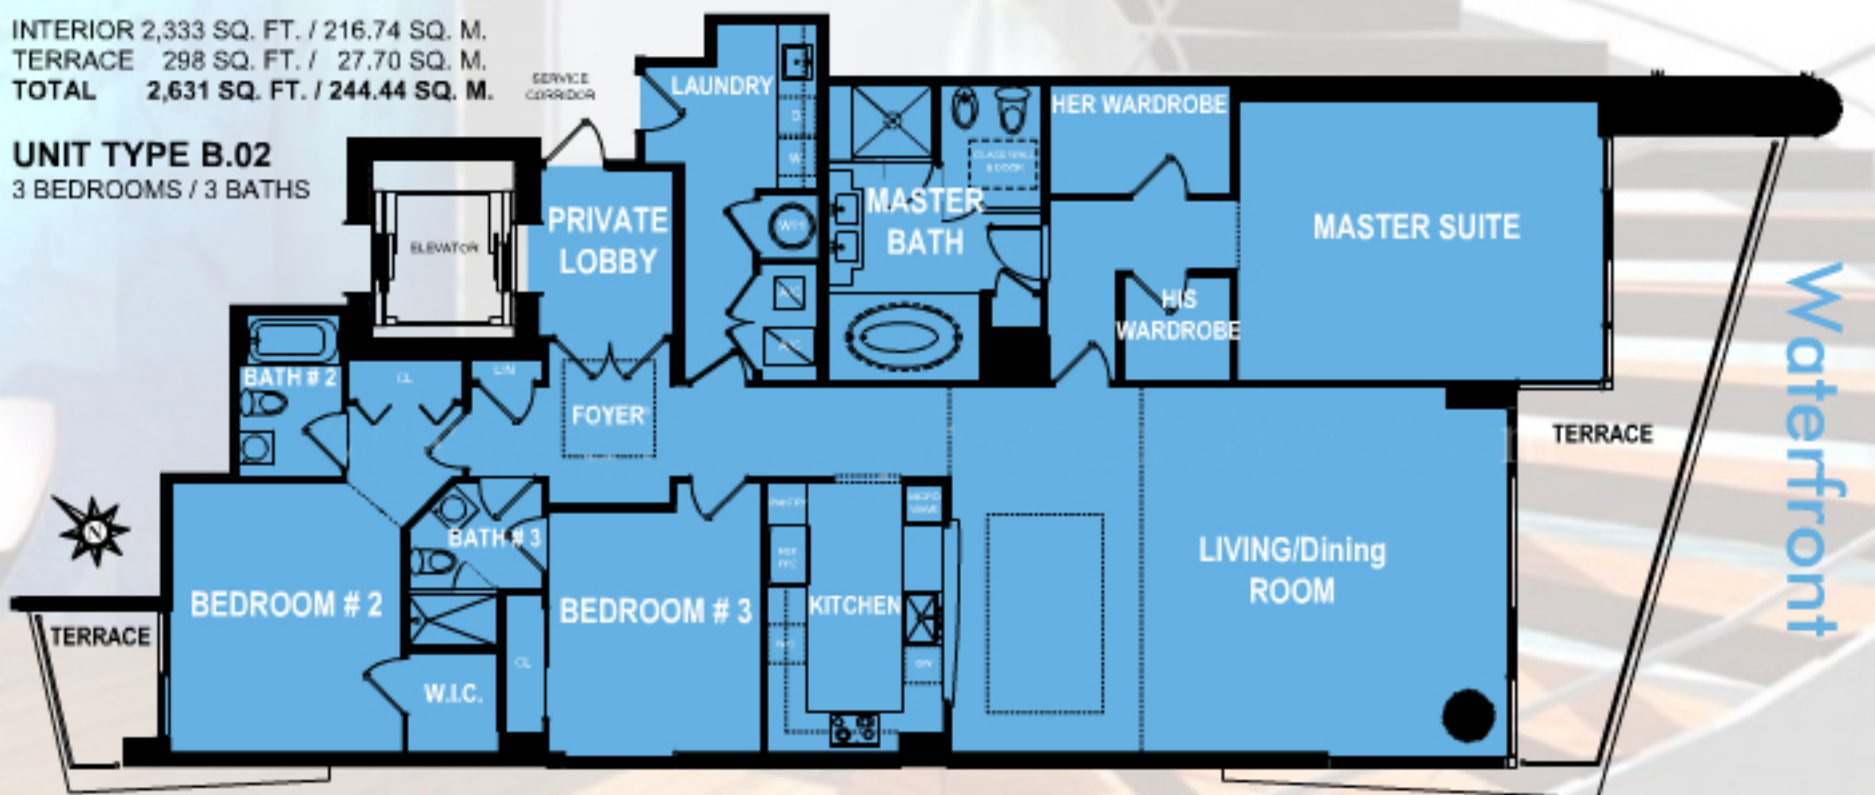

INTERIOR 2,333 SQ. FT. / 216.74 SQ. M.
TERRACE 298 SQ. FT. / 27.70 SQ. M.
TOTAL 2,631 SQ. FT. / 244.44 SQ. M.

UNIT TYPE B.02
3 BEDROOMS / 3 BATHS

A P A S S I O N F O R L I V I N G

Design by 