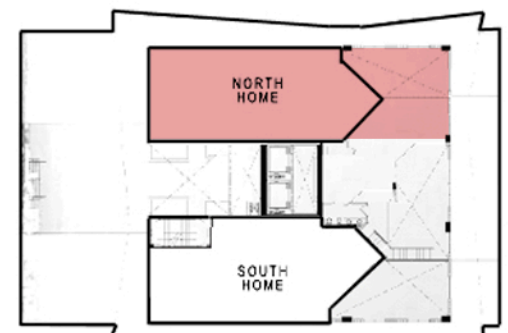

NORTH HOME
2 BEDROOMS/ 2 BATHS/ STUDY

FLOOR PLAN
4,055 sq. ft.

BISCAYNE BAY