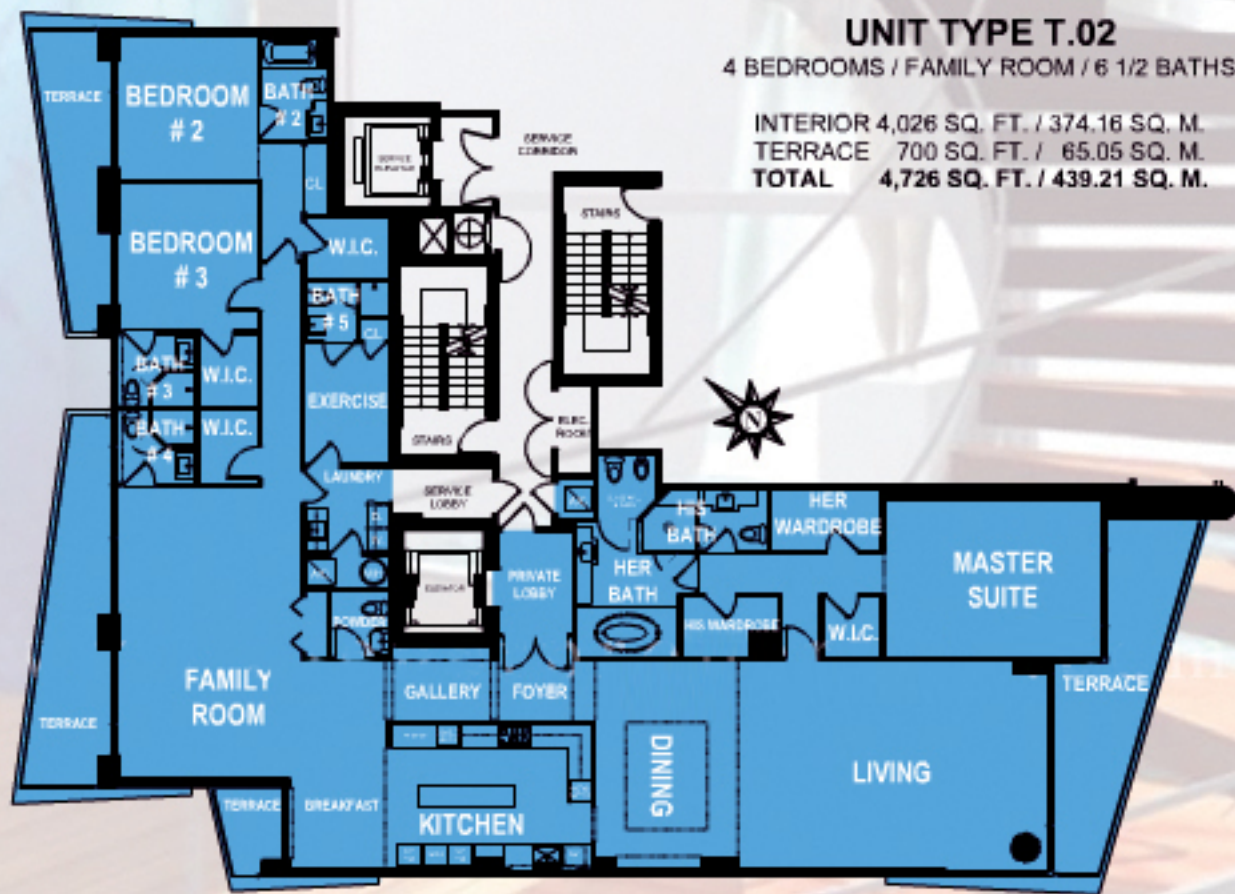

City View

Waterfront

A P A S S I O N F O R L I V I N G

Design by 