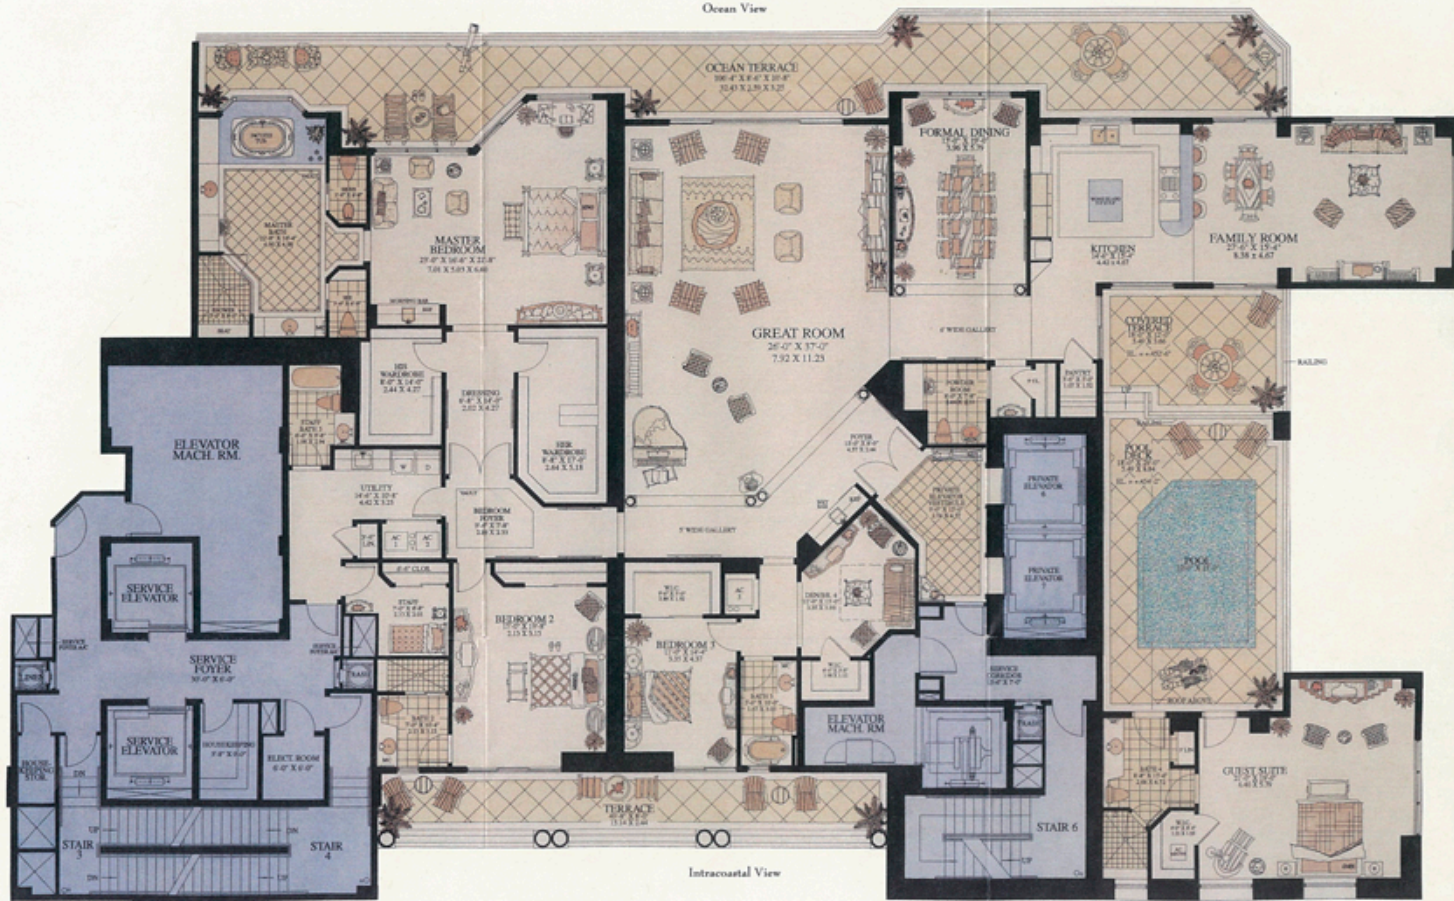

VILLA D'ESTE

Ocean View

Intracoastal View

ENCLOSED AREA 5,775 sq. ft. 536.52 sq. ft.

BALCONY AREA 1,990 sq. ft. 184.88 sq. ft.

TOTAL AREA 7,765 sq. ft. 721.40 sq. ft.