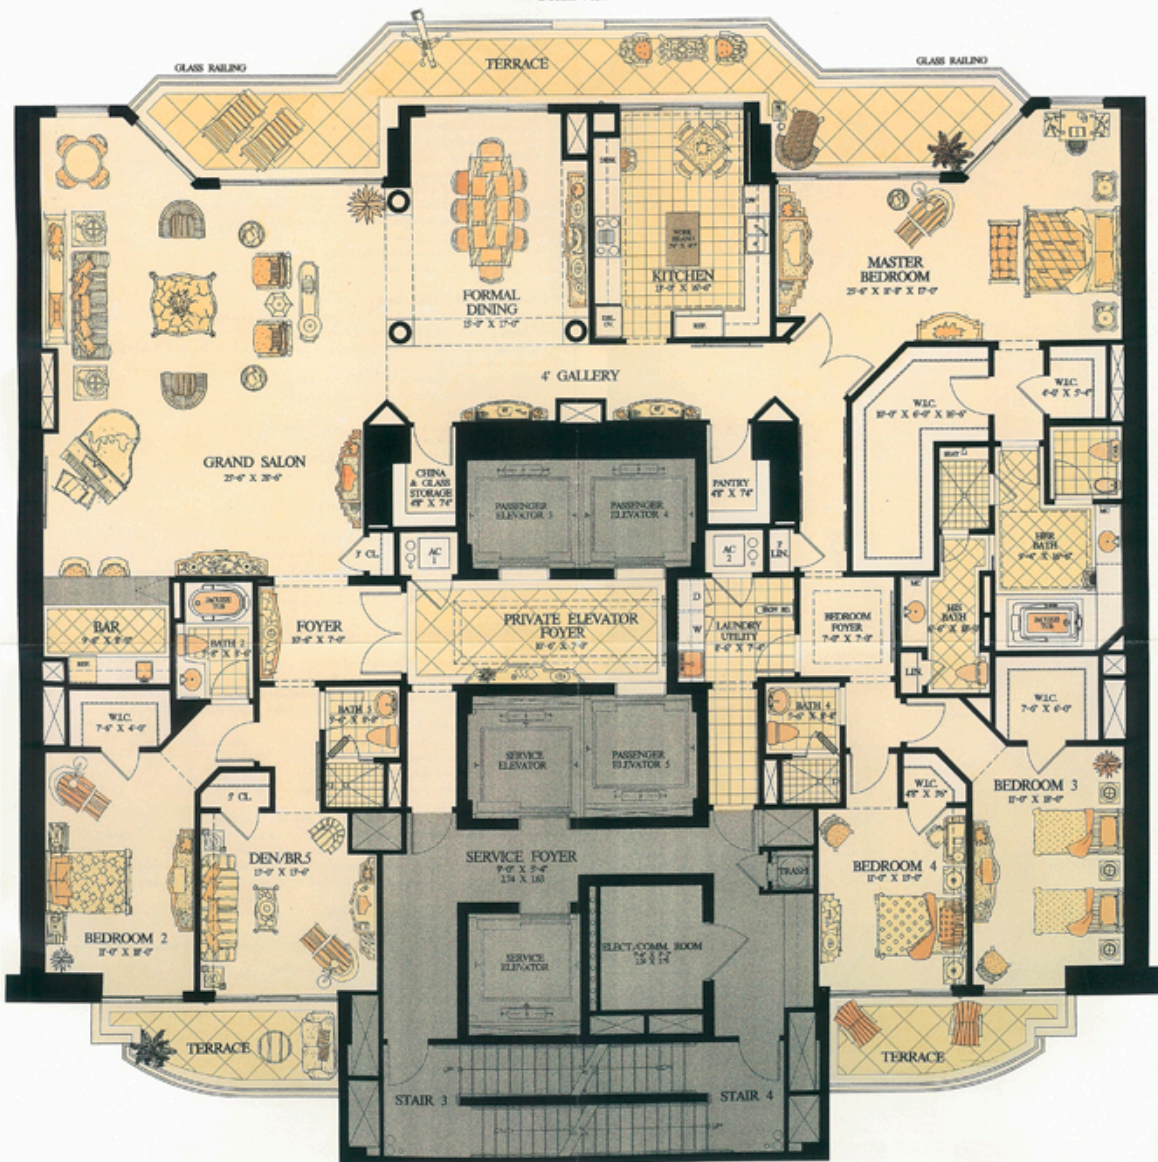

PALAZZO di UFFIZI

Ocean View

Intracoastal View

PALAZZO di UFFIZI ~ 5 BEDROOM, 5 BATH,
GRAND SALON, FORMAL DINING
AND STAFF QUARTERS

ENCLOSED AREA	4,345 sq. Ft.	401.34 m ²
BALCONY AREA	670 sq. Ft.	62.24 m ²
TOTAL AREA	5,015 sq. Ft.	463.58 m ²