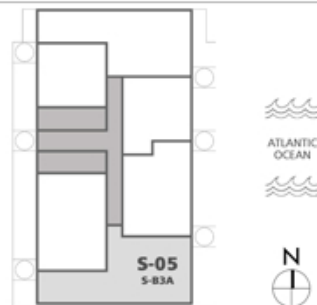

# Canyon Ranch - South Tower

## UNIT S-B3A

2 Bedrooms / 2.5 Bathrooms

1,475 Interior Square Feet [137.03 m<sup>2</sup>]

All dimensions are approximate and all floor plans and development plans are subject to change without notice.