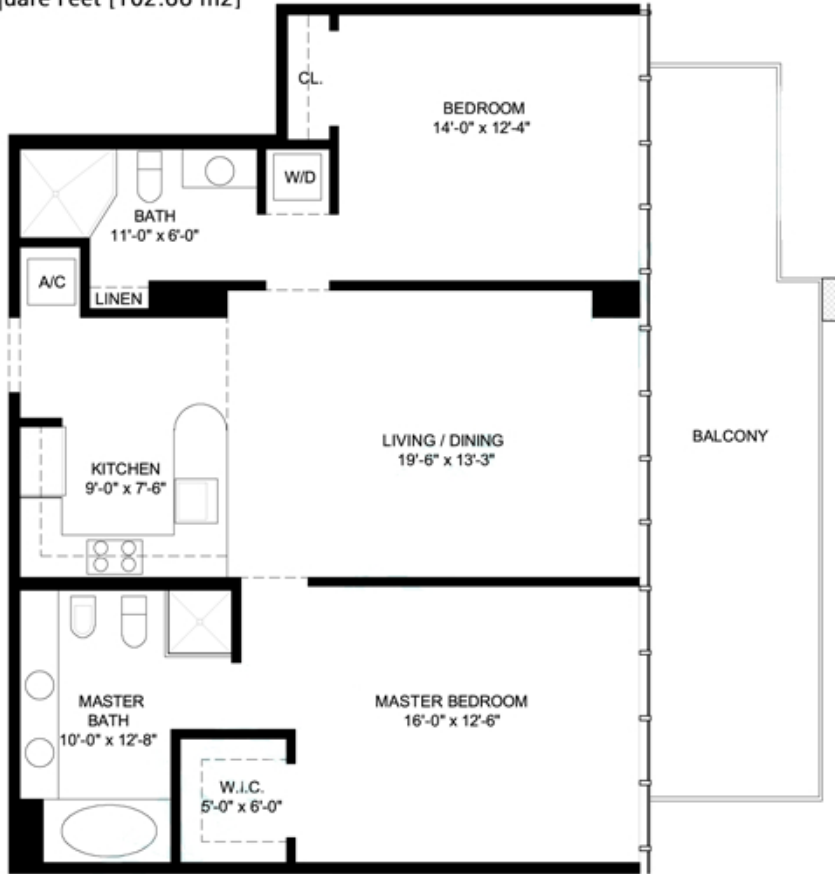

# Canyon Ranch - South Tower

## UNIT S-B4

2 Bedrooms / 2 Bathrooms

1,105 Interior Square Feet [102.66 m2]

All dimensions are approximate and all floor plans and development plans are subject to change without notice.