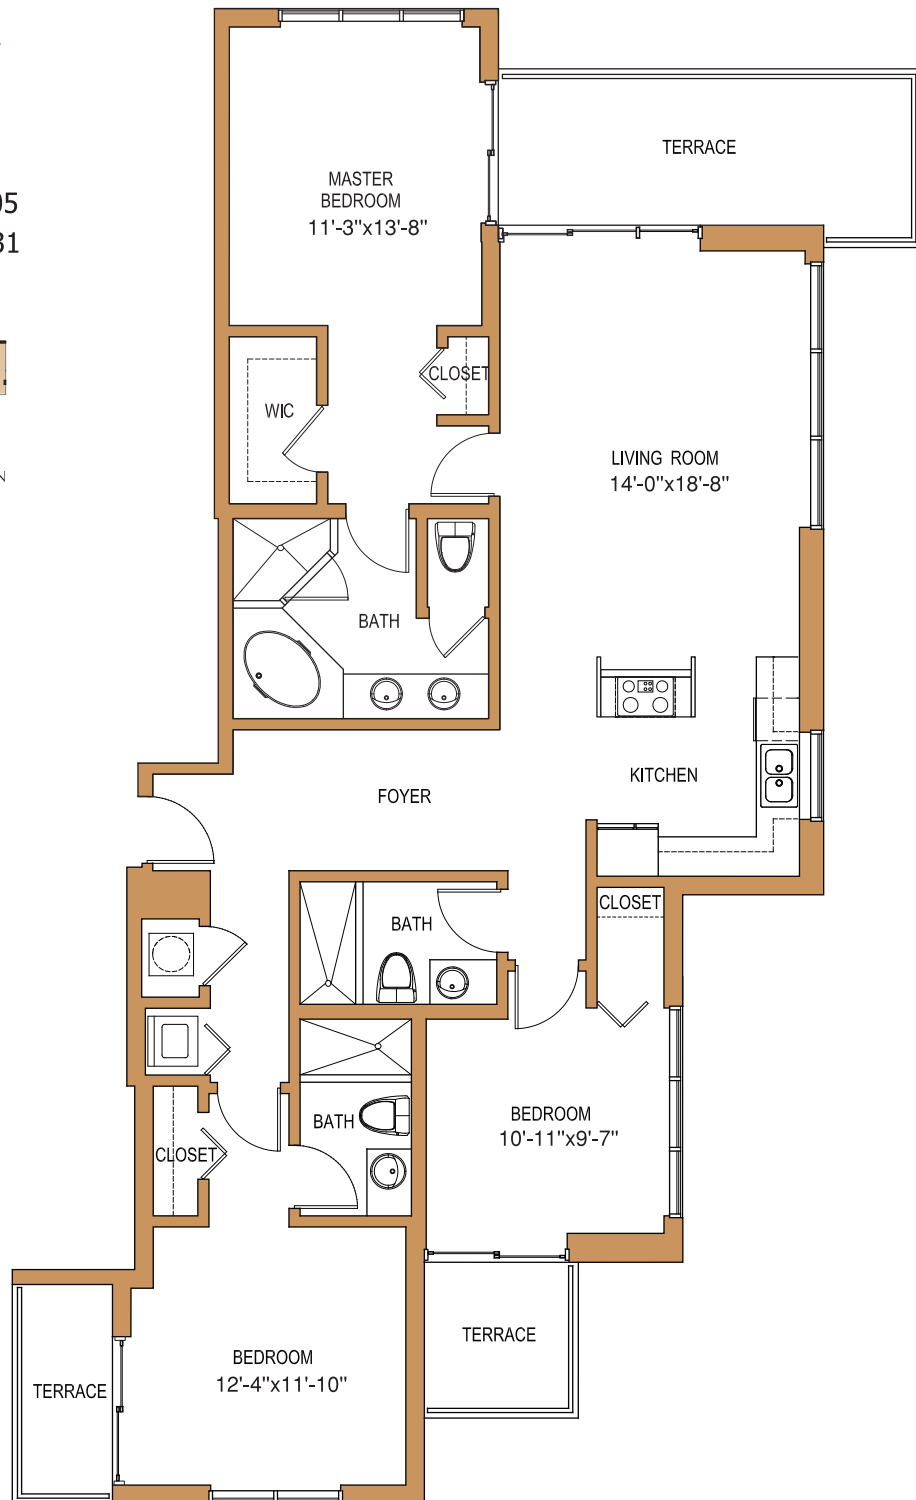

# UNIT A

## 3 BED/3 BATH

Living Area Sq. Ft. 1,505  
 Terrace Sq. Ft. 231

[www.eloquencecondo.com](http://www.eloquencecondo.com)  
 Square Footage shown is Architectural.