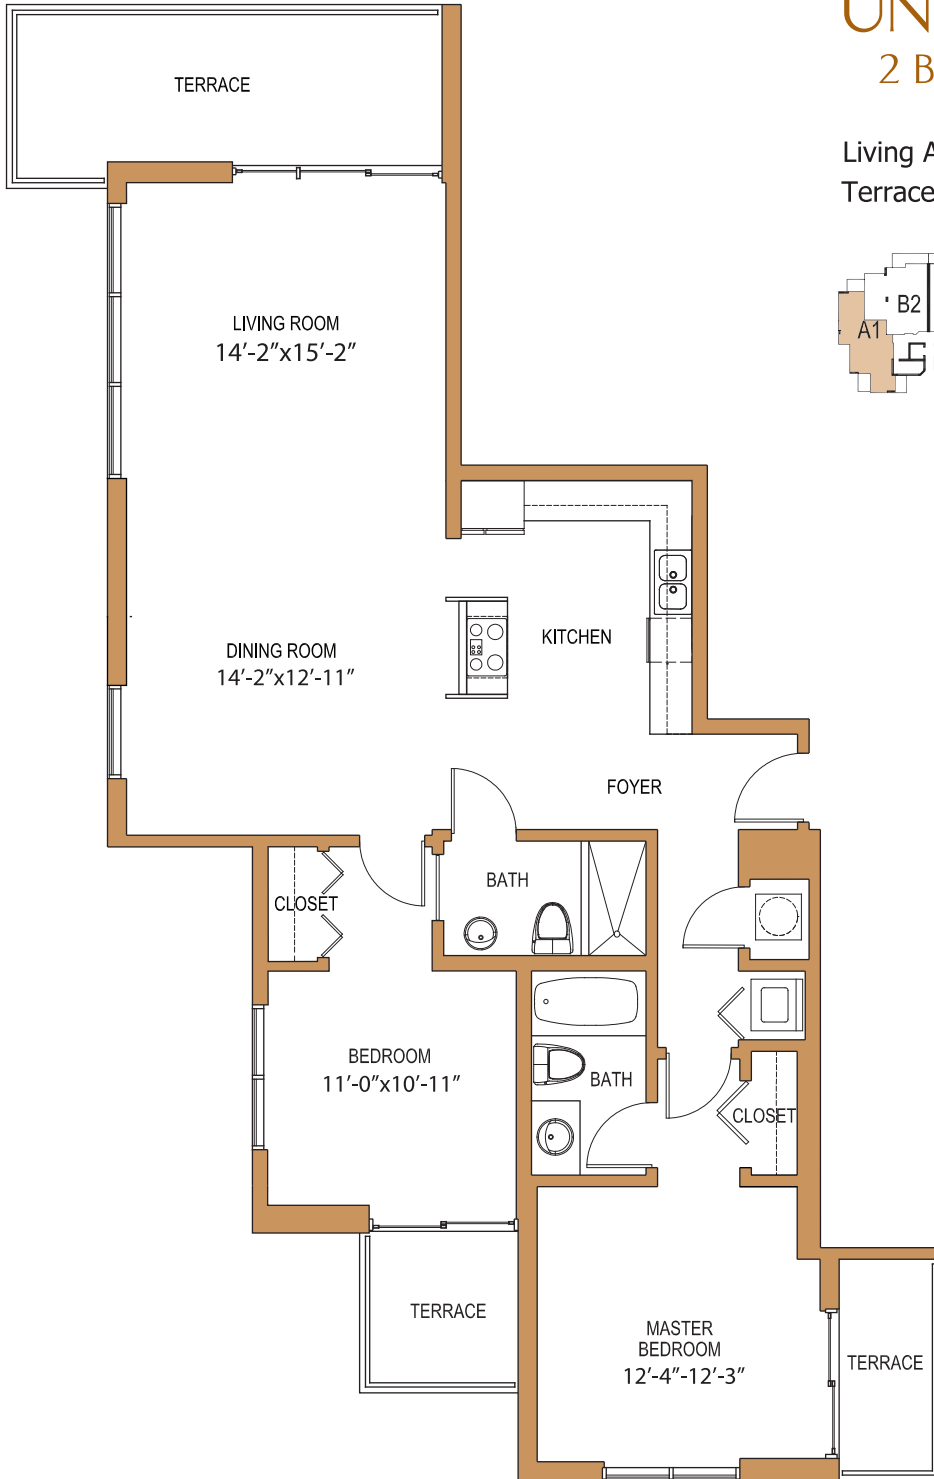

UNIT A1

2 BED/2 BATH

Living Area Sq. Ft. 1,210

Terrace Sq. Ft. 231

www.eloquencecondo.com
Square Footage shown is Architectural.