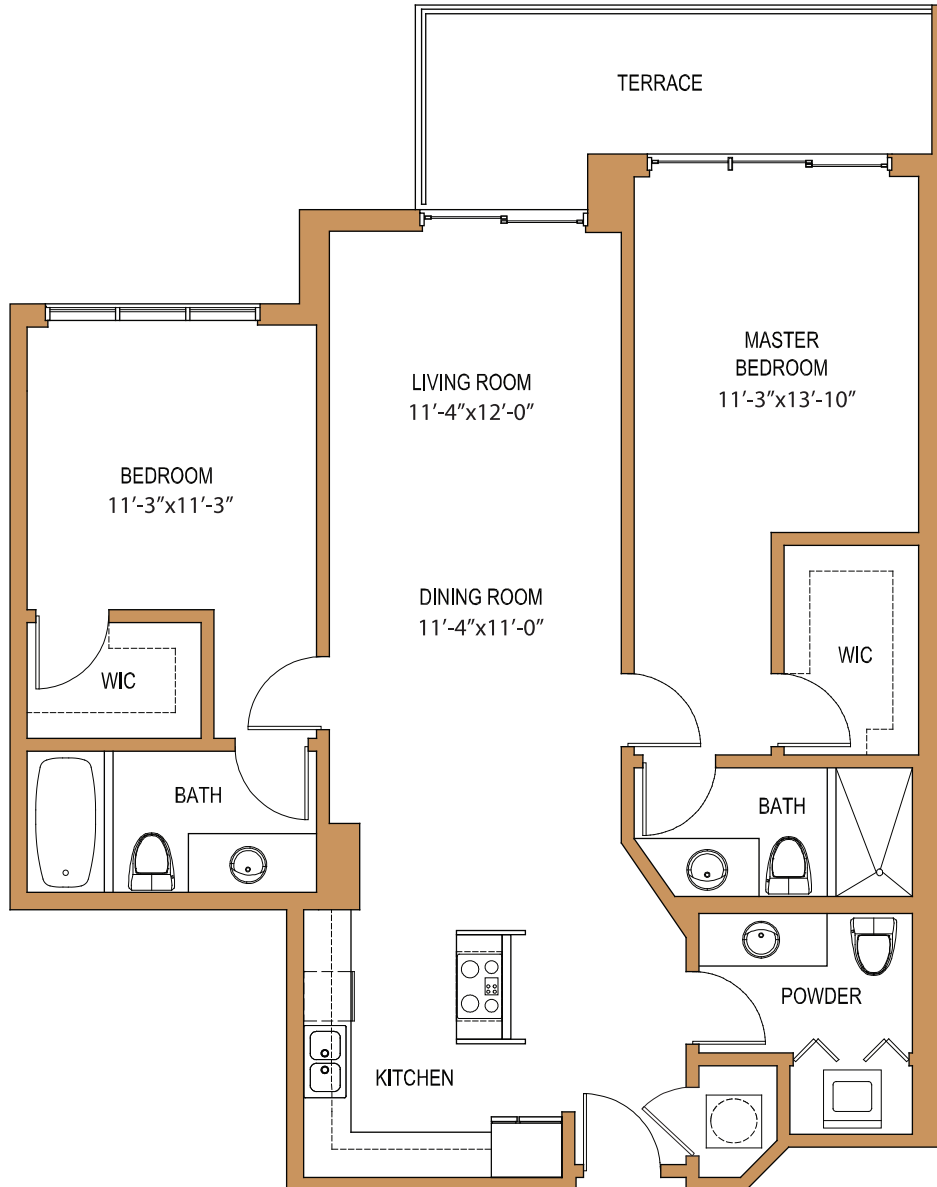

# UNIT B2

2 BED/2.5 BATH

Living Area Sq. Ft. 1,222  
Terrace Sq. Ft. 132

[www.eloquencecondo.com](http://www.eloquencecondo.com)  
Square Footage shown is Architectural.

# B2

ELOQUENCE  
ON THE BAY