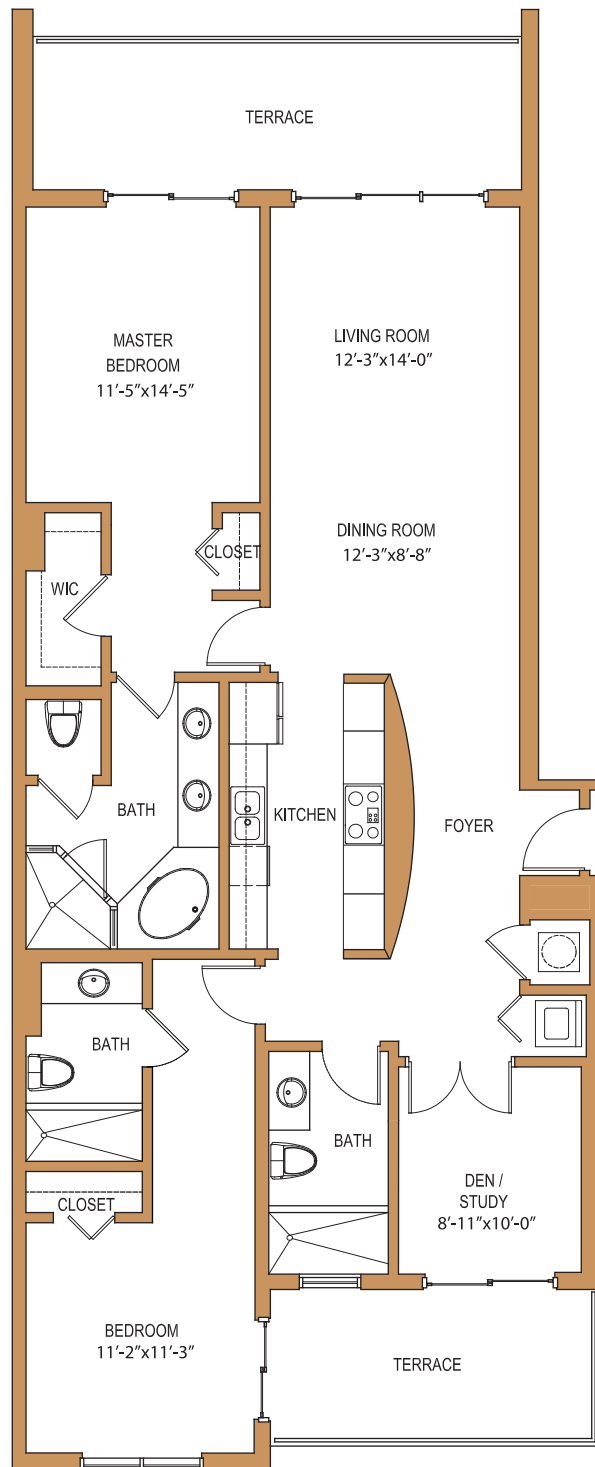

# UNIT C

2 BED/3 BATH  
+ DEN

Living Area Sq. Ft. 1,505  
Terrace Sq. Ft. 300

[www.eloquencecondo.com](http://www.eloquencecondo.com)

Square Footage shown is Architectural. Terrace square footage may vary based on unit floor.