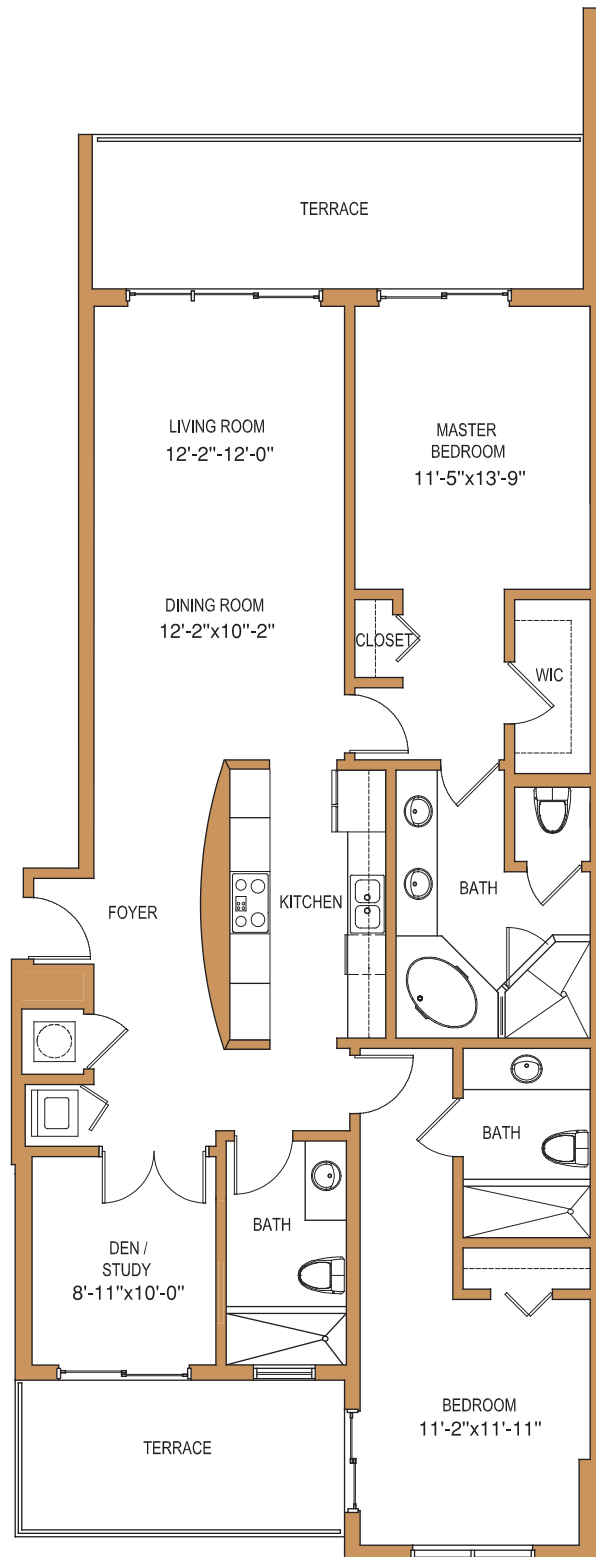

# UNIT C1

2 BED/3 BATH  
+ DEN

Living Area Sq. Ft. 1,505  
Terrace Sq. Ft. 300

[www.eloquencecondo.com](http://www.eloquencecondo.com)

Square Footage shown is Architectural. Terrace square footage may vary based on unit floor.