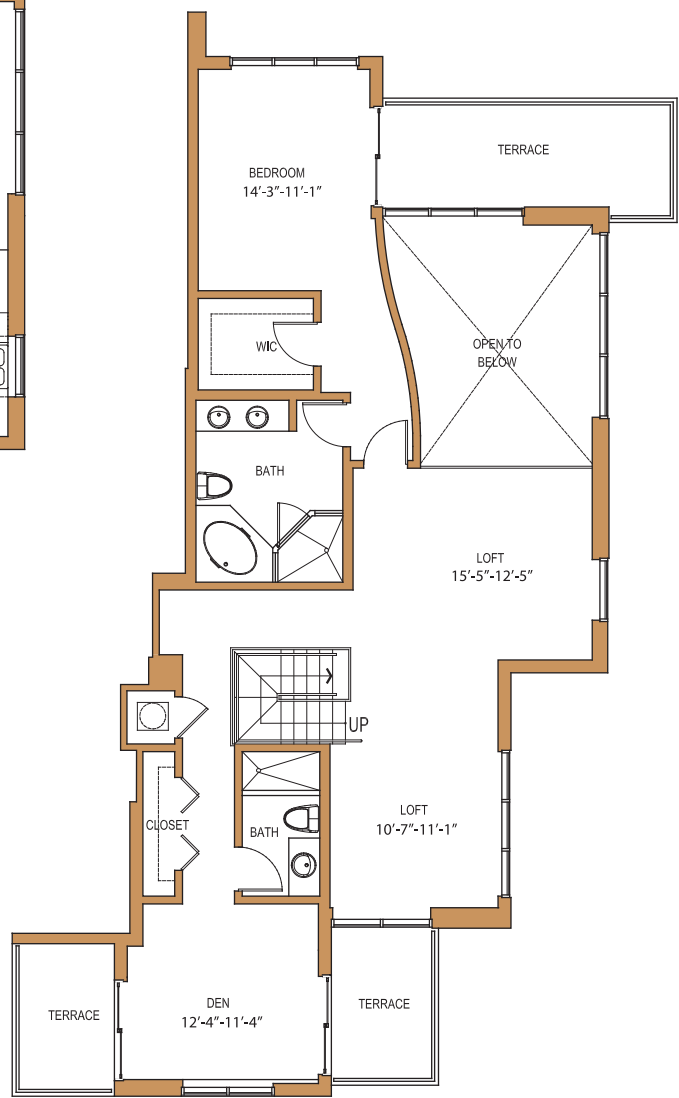

UNIT D-D1

2 BED/3.5 BATH + 2 DENS + LOFT

Living Area Sq. Ft. 2,731

Terrace Sq. Ft. 561

LEVELS 1 & 2

LEVELS 16 TO 19

LOWER LEVEL

UPPER LEVEL

www.eloquencecondo.com

Square Footage shown is Architectural. Terrace square footage may vary based on unit floor.