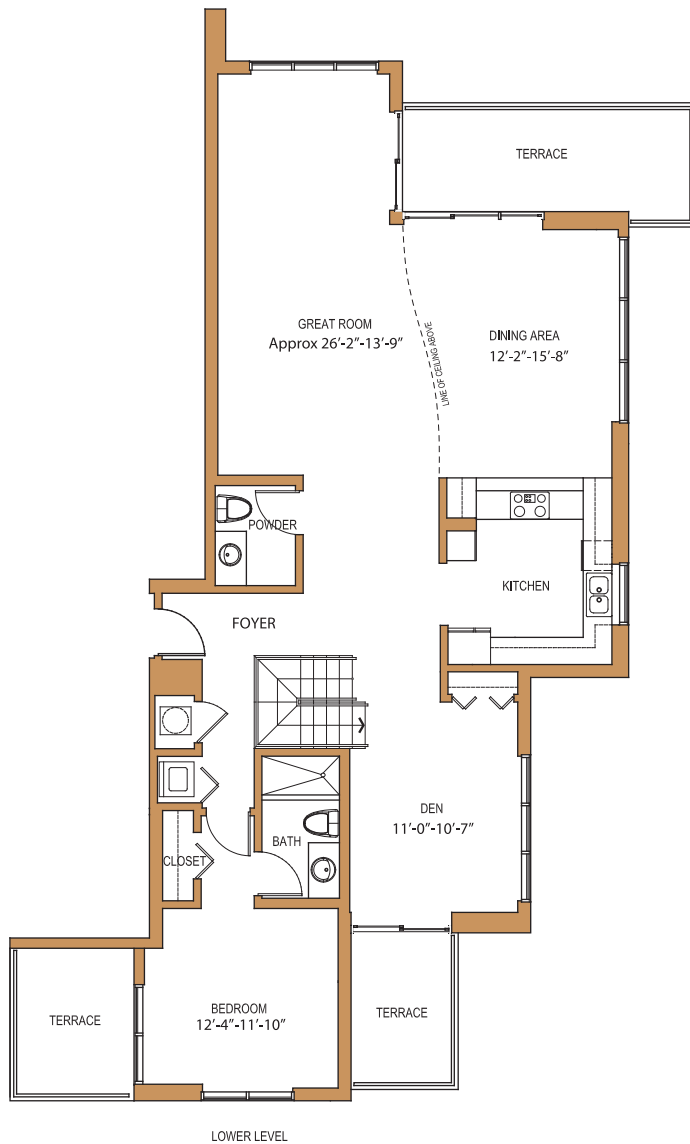

UNIT D-D1

2 BED/3.5 BATH + 2 DENS + LOFT

Living Area Sq. Ft. 2,731

Terrace Sq. Ft. 561

LEVELS 1 & 2

LEVELS 16 TO 19

LOWER LEVEL

UPPER LEVEL

www.eloquencecondo.com

Square Footage shown is Architectural. Terrace square footage may vary based on unit floor.