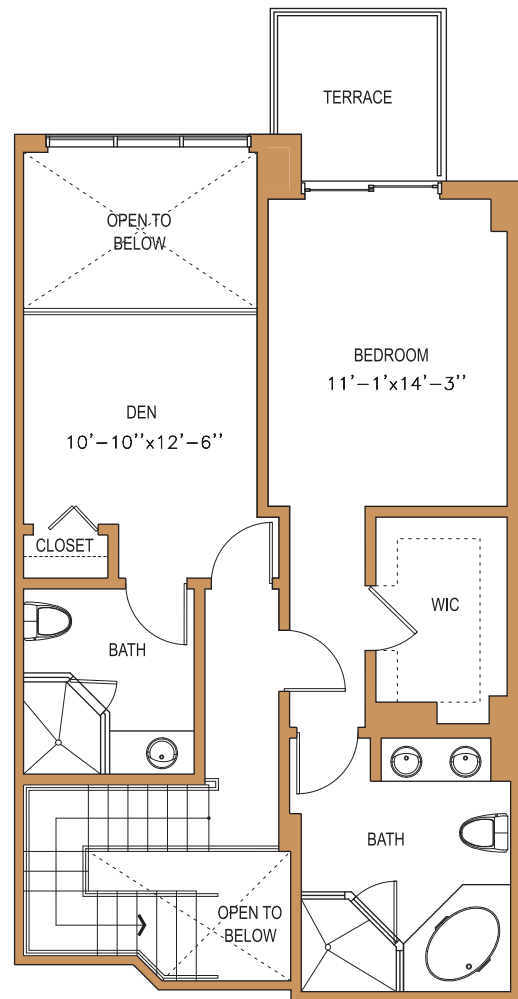

UNIT E1-E4

1 BED/2.5 BATH
+ DEN

Living Area Sq. Ft. 1,648
Terrace Sq. Ft. 194

LOWER LEVEL

UPPER LEVEL

www.eloquencecondo.com
Square Footage shown is Architectural. Terrace square footage may vary based on unit floor.