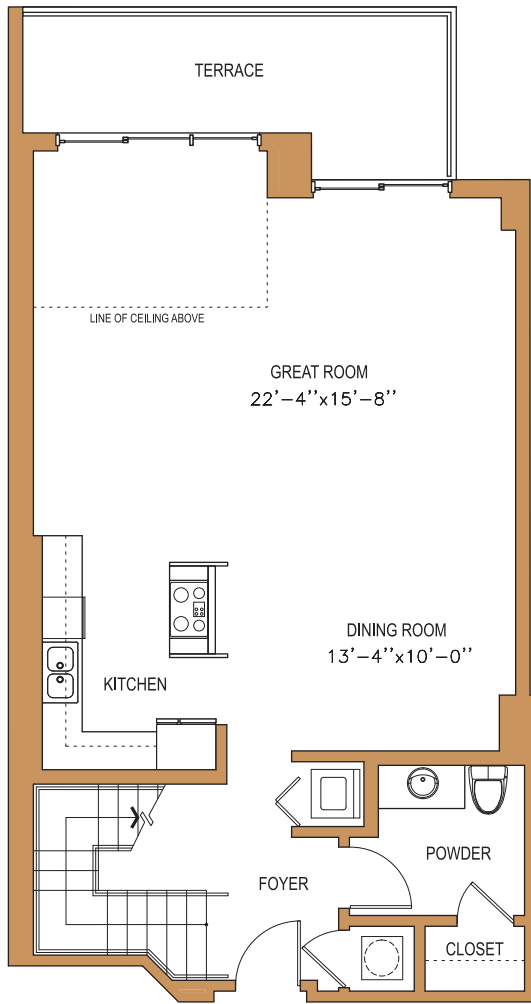

UNIT E1-E4

1 BED/2.5 BATH
+ DEN

Living Area Sq. Ft. 1,648
Terrace Sq. Ft. 194

LOWER LEVEL

UPPER LEVEL

www.eloquencecondo.com
Square Footage shown is Architectural. Terrace square footage may vary based on unit floor.