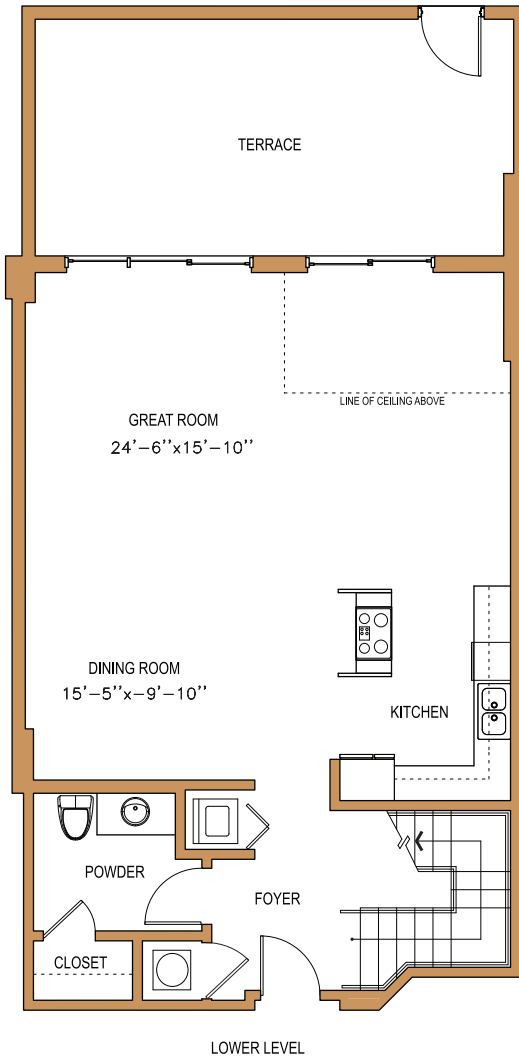

UNIT E2

1 BED/2.5 BATH
+ DEN

Living Area Sq. Ft. 1,668
Terrace Sq. Ft. 362

www.eloquencecondo.com
Square Footage shown is Architectural.

E2