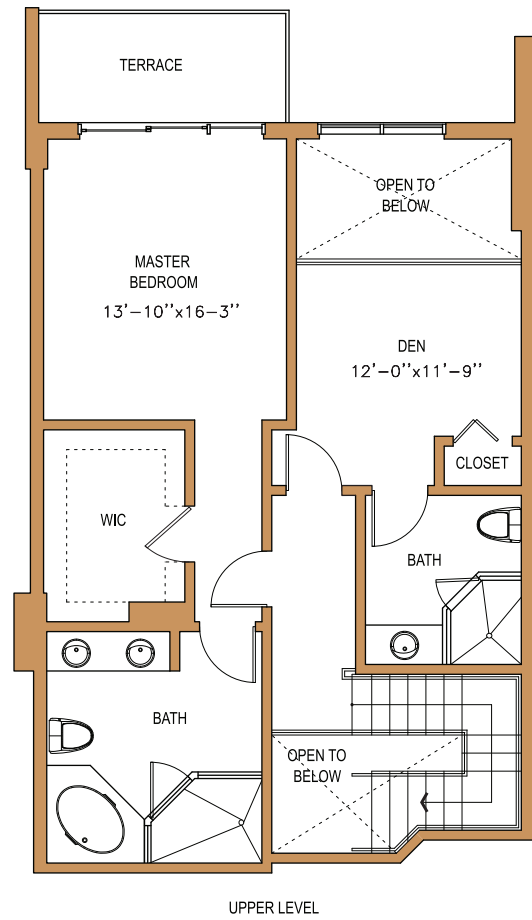

UNIT E2

1 BED/2.5 BATH
+ DEN

Living Area Sq. Ft. 1,668
Terrace Sq. Ft. 362

www.eloquencecondo.com
Square Footage shown is Architectural.

E2