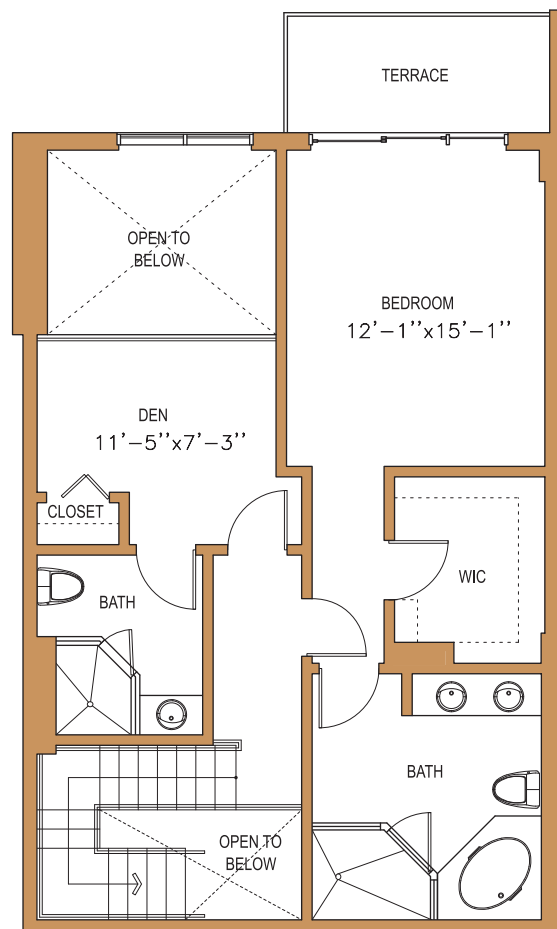

UNIT E3

1 BED/2.5 BATH
+ DEN

Living Area Sq. Ft. 1,655
Terrace Sq. Ft. 325

www.eloquencecondo.com
Square Footage shown is Architectural. Terrace square footage may vary based on unit floor.

E3