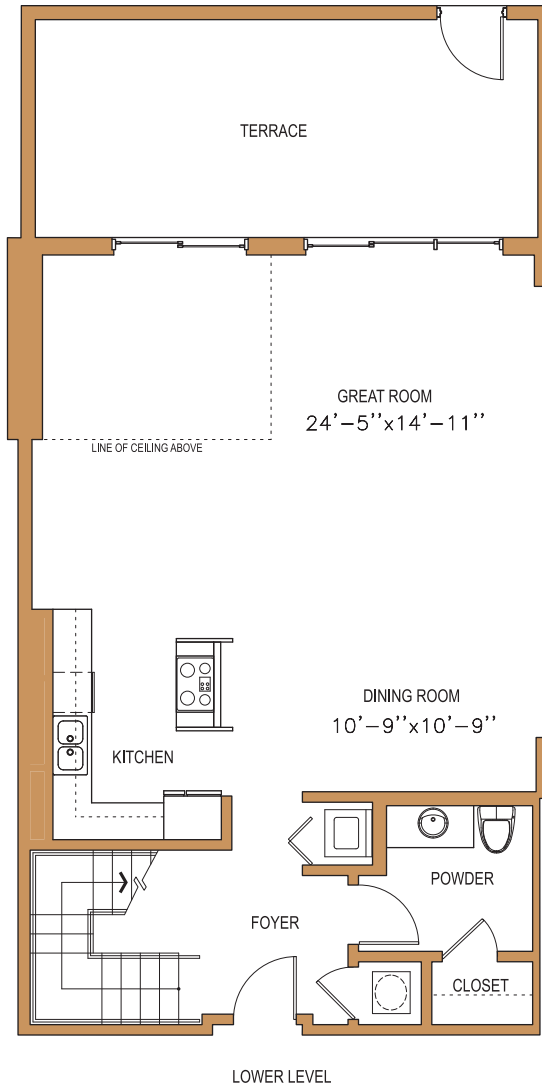

UNIT E3

1 BED/2.5 BATH
+ DEN

Living Area Sq. Ft. 1,655
Terrace Sq. Ft. 325

www.eloquencecondo.com
Square Footage shown is Architectural. Terrace square footage may vary based on unit floor.

E3