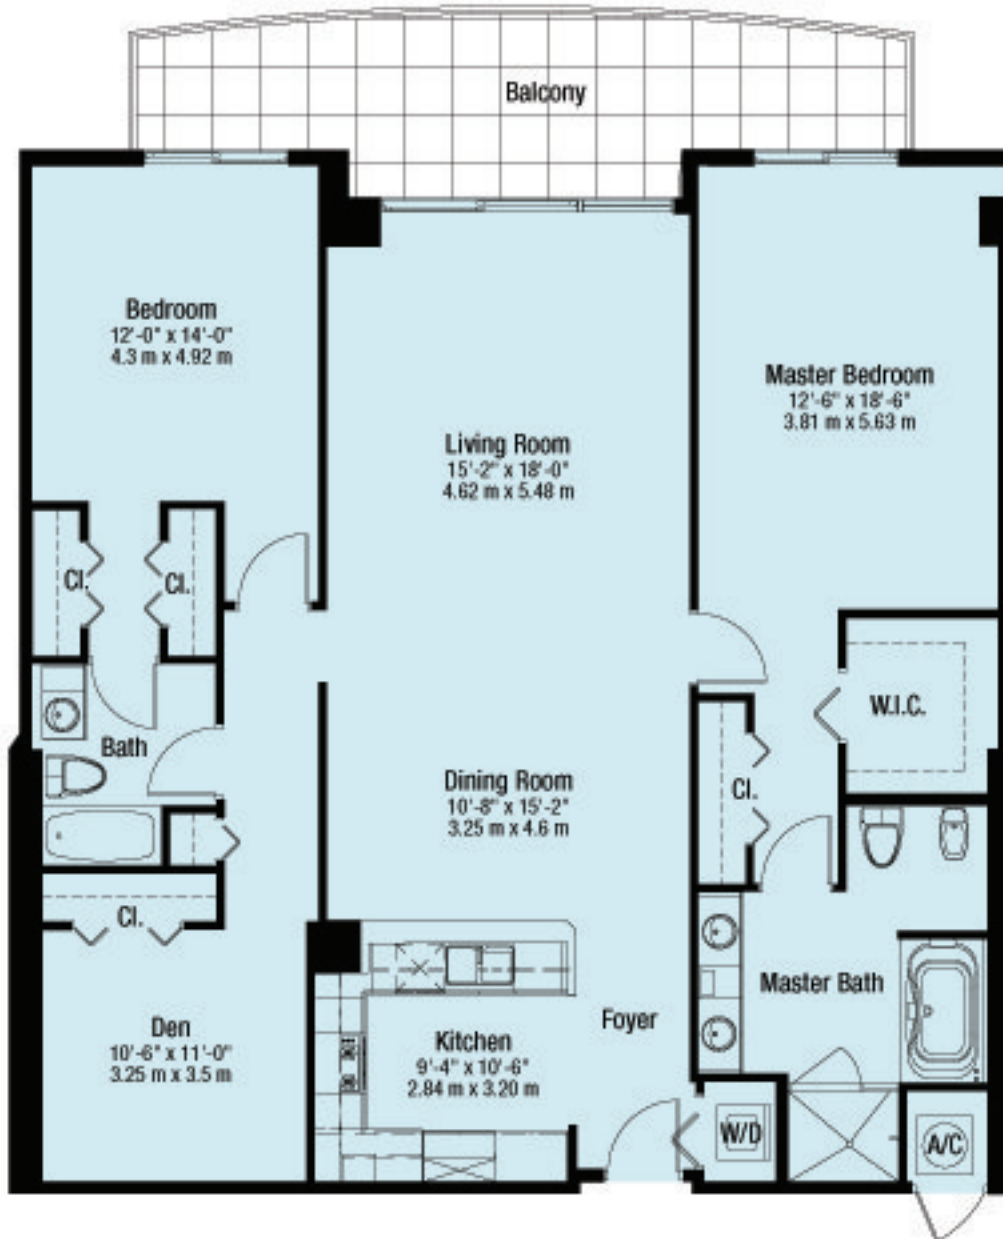

# UNIT B

2 Bedroom + Den / 2 Bath

**THE LEXI**  
Bayview Residences

## UNIT "B"

A/C AREA	1735 Sq. Ft. / 161.2 m2
TERRACE AREA	211 Sq. Ft. / 19.6 m2
<b>TOTAL AREA</b>	<b>1946 Sq. Ft. / 180.8 m2</b>