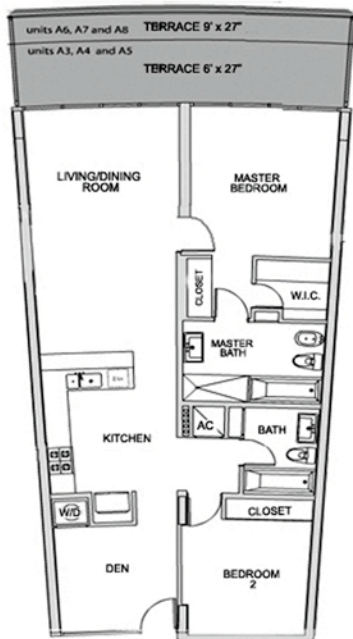

RESIDENCE A3, A4, A5

2 BEDROOMS/ 2 BATHS/ DEN

FLOOR PLAN

1,288 sq ft.

Regatta

BISCAYNE BAY