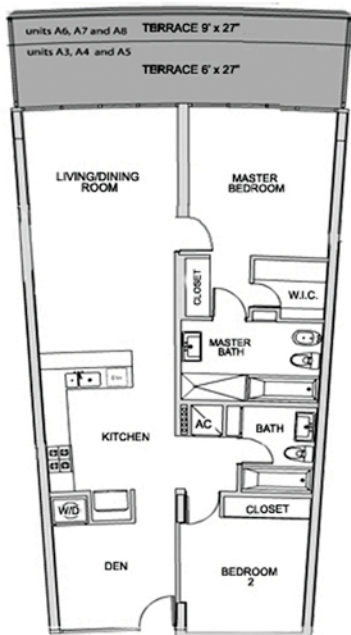

RESIDENCE A6, A7, A8

2 BEDROOMS/ 2 BATHS/ DEN

FLOOR PLAN

1,371 sq ft.

Regatta

BISCAYNE BAY