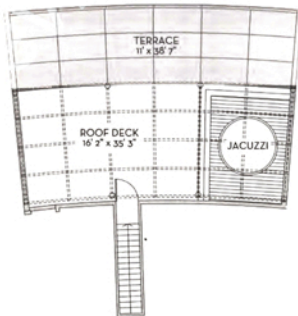

RESIDENCE B4

3 BEDROOMS/ 3 BATHS/ ROOF DECK

FLOOR PLAN

3,139 sq ft.

Regatta

BISCAYNE BAY