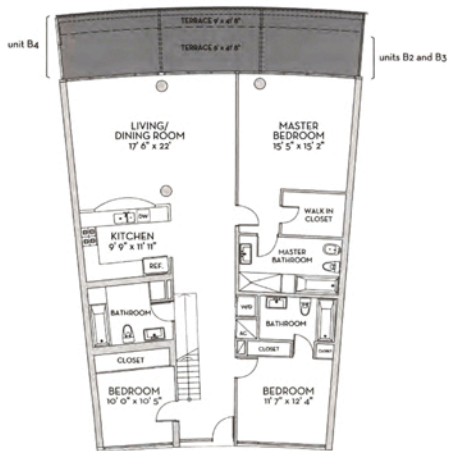

RESIDENCE B4

3 BEDROOMS/ 3 BATHS/ ROOF DECK

FLOOR PLAN

3,139 sq ft.

Regatta

BISCAYNE BAY