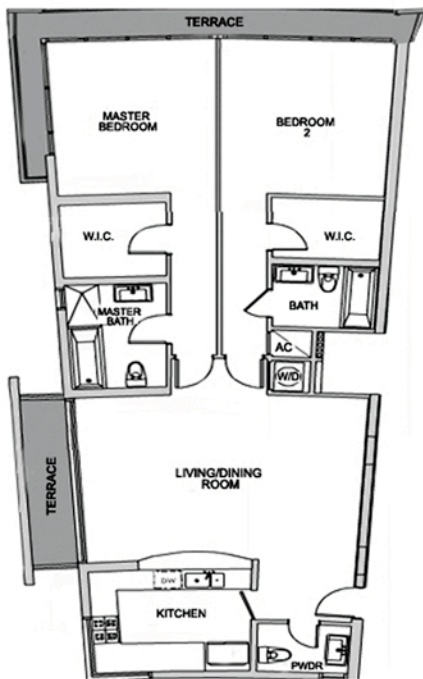

RESIDENCE C

2 BEDROOMS/ 2.5 BATHS

FLOOR PLAN

1,471 sq. ft.

Regatta

BISCAYNE BAY