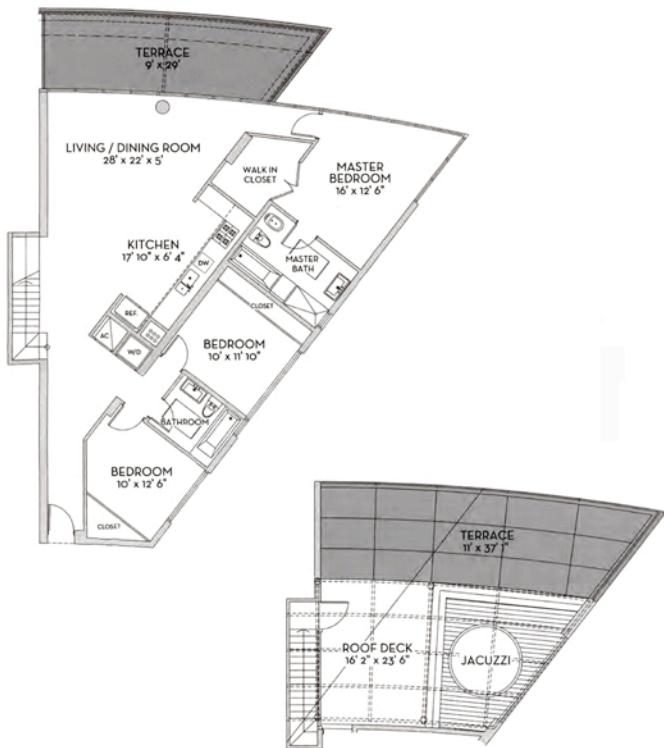

RESIDENCE J

3 BEDROOMS/ 2 BATHS/ ROOF DECK

FLOOR PLAN

2,608 sq ft.

Regatta

BISCAYNE BAY