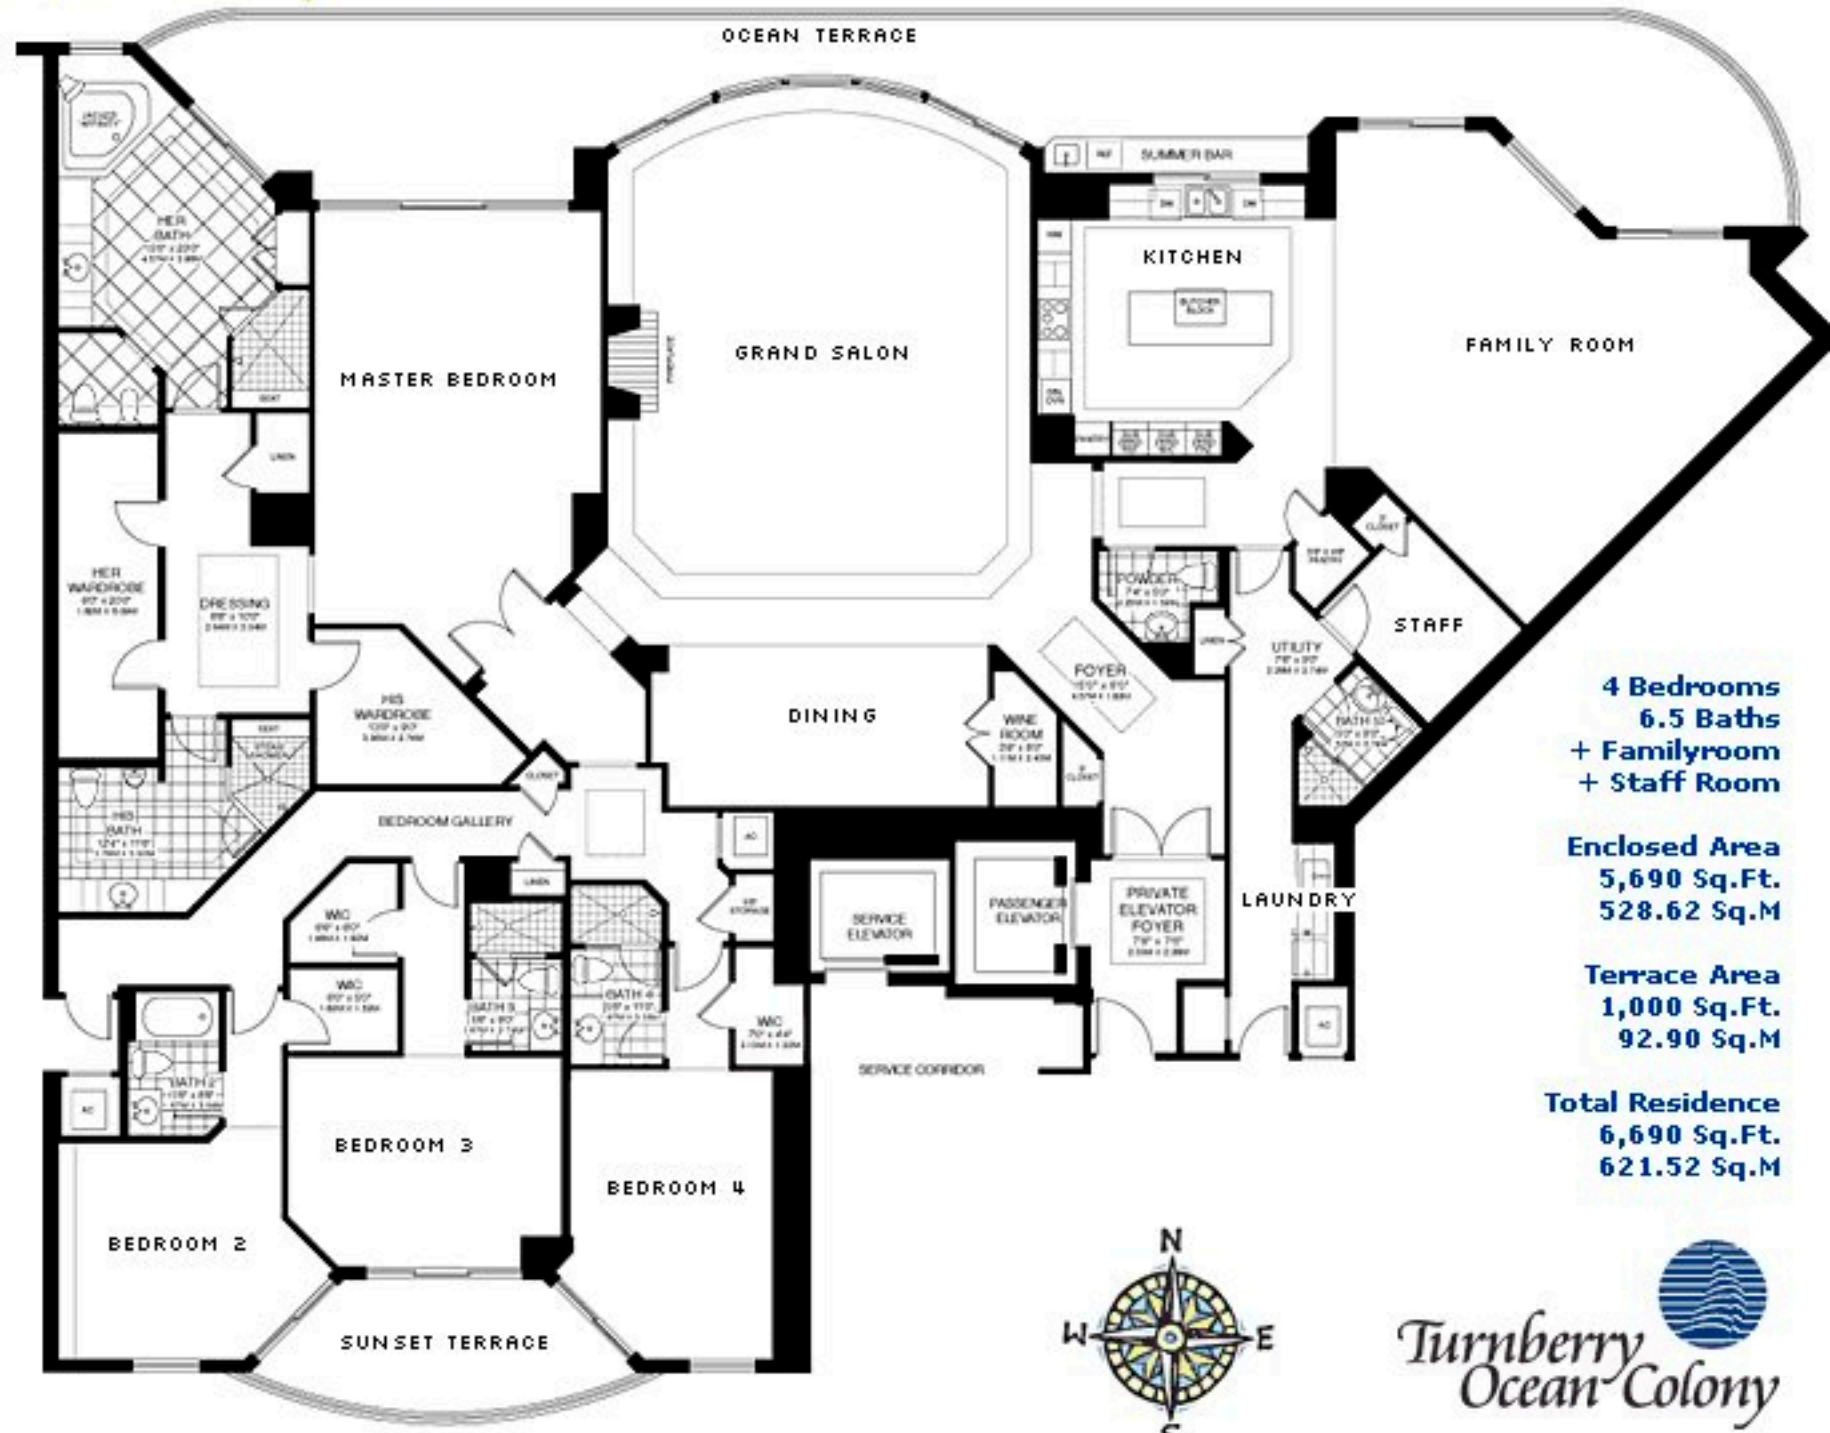

Grand Cayman

4 Bedrooms
6.5 Baths
+ Familyroom
+ Staff Room

Enclosed Area
5,690 Sq.Ft.
528.62 Sq.M

Terrace Area
1,000 Sq.Ft.
92.90 Sq.M

Total Residence
6,690 Sq.Ft.
621.52 Sq.M