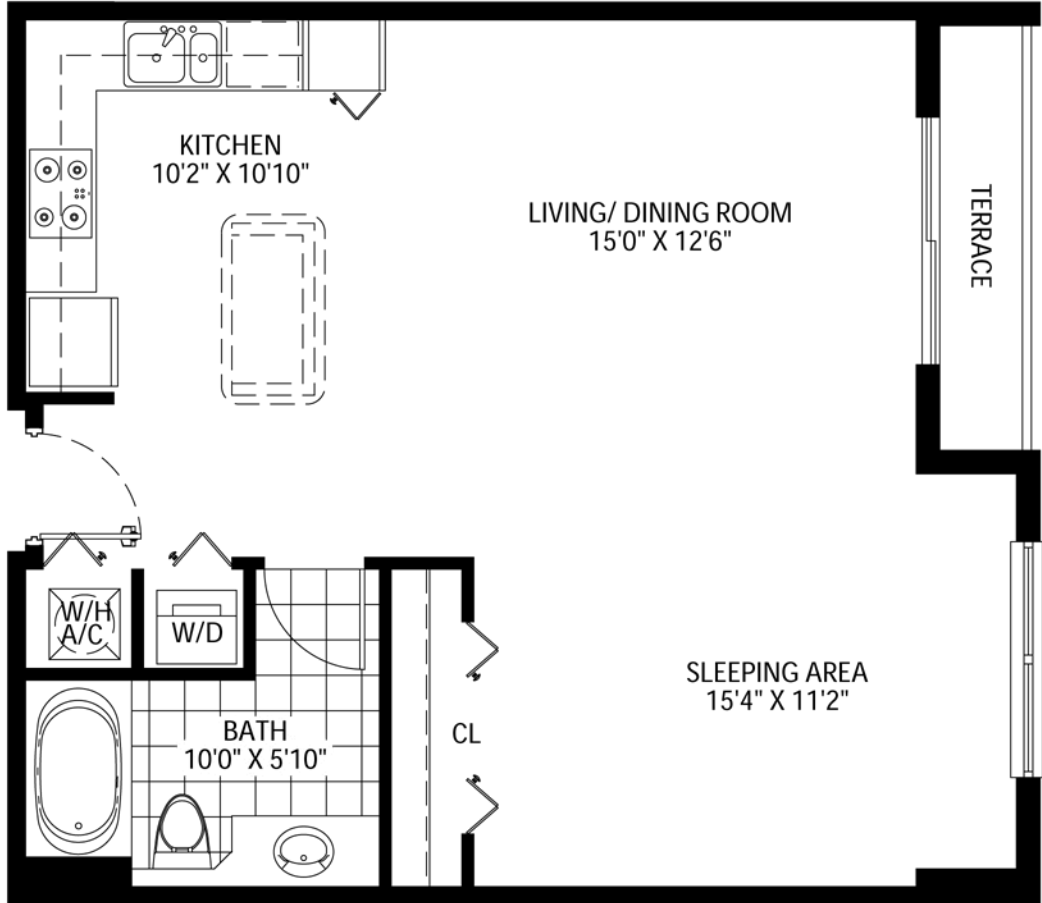

THE LOFT

D O W N T O W N

Unit A2
1 Bedroom
1 Bath
Under A/C
685 sq. ft.
63.64 m²