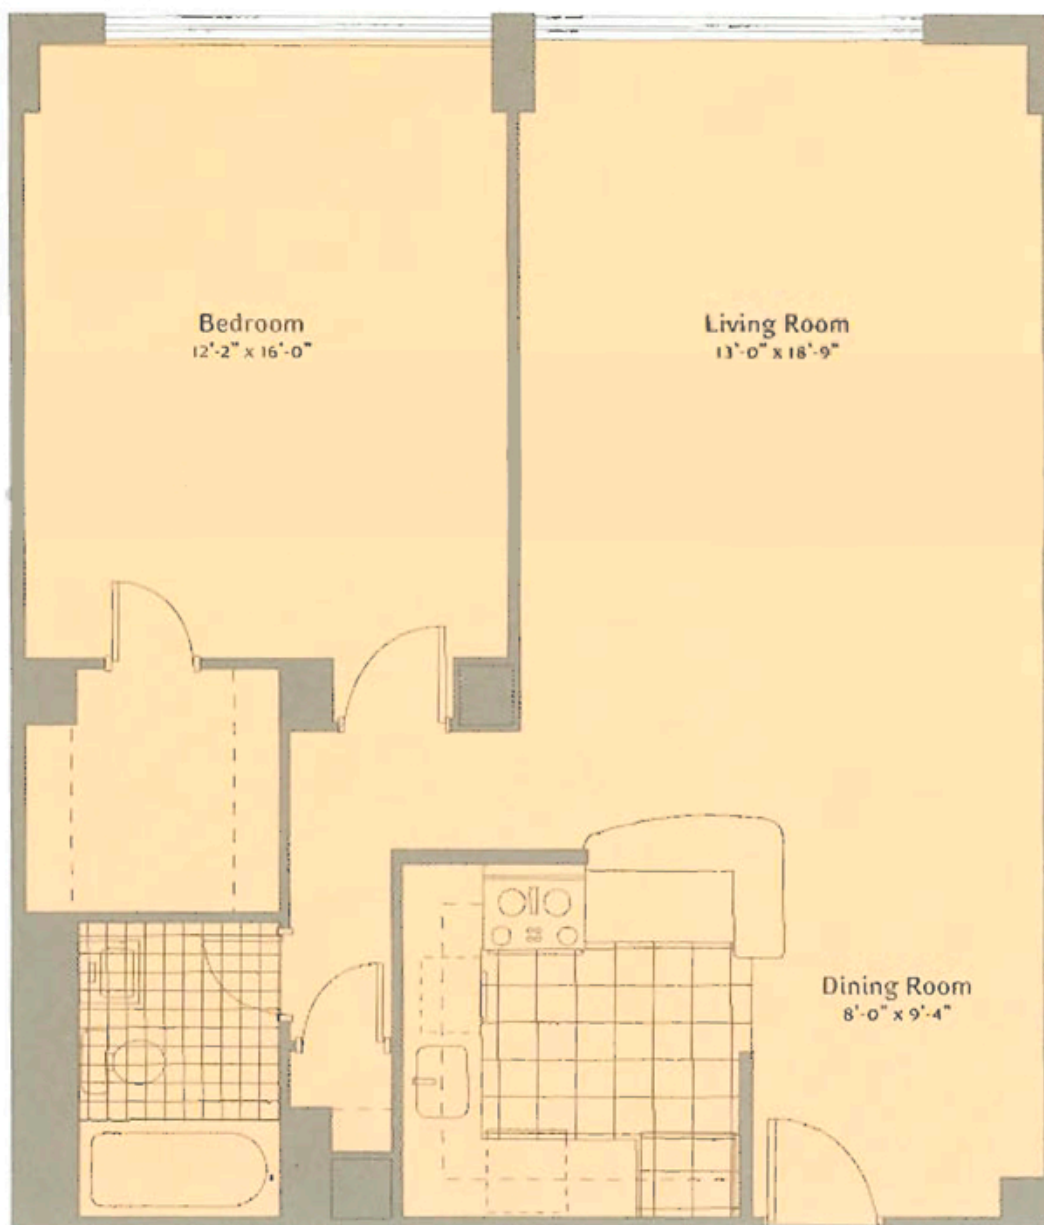

LENOX B

1 Bedroom | 1 Bath

SOUTH TOWER

737-876 total interior sq ft*

*All dimensions are approximate and square feet may vary per individual plan.