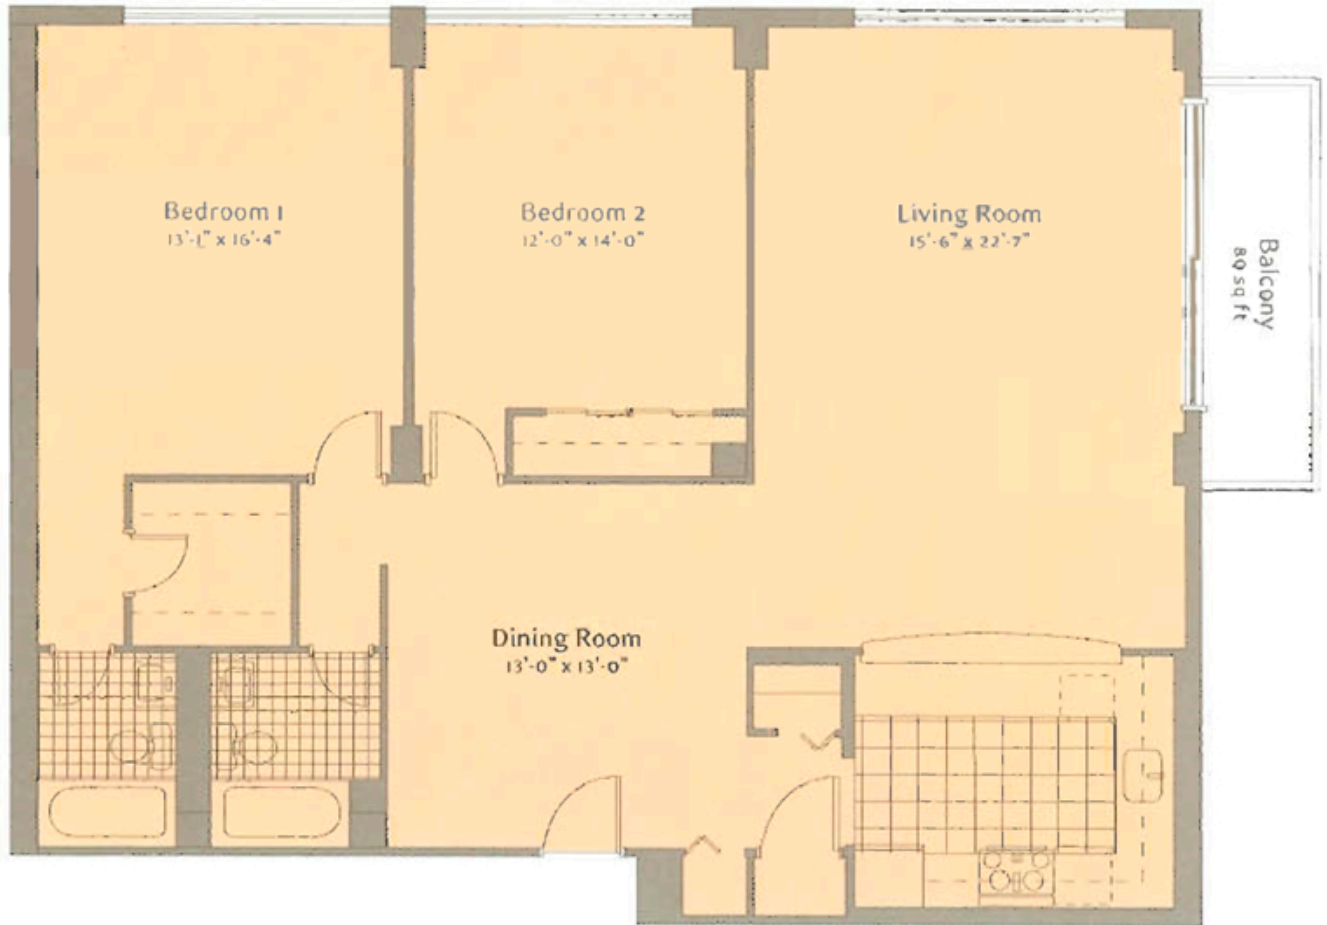

SHERIDAN D

2 Bedrooms | 2 Baths

SOUTH TOWER

1,251-1,361 total interior sq ft*

*All dimensions are approximate and square feet may vary per individual plan.