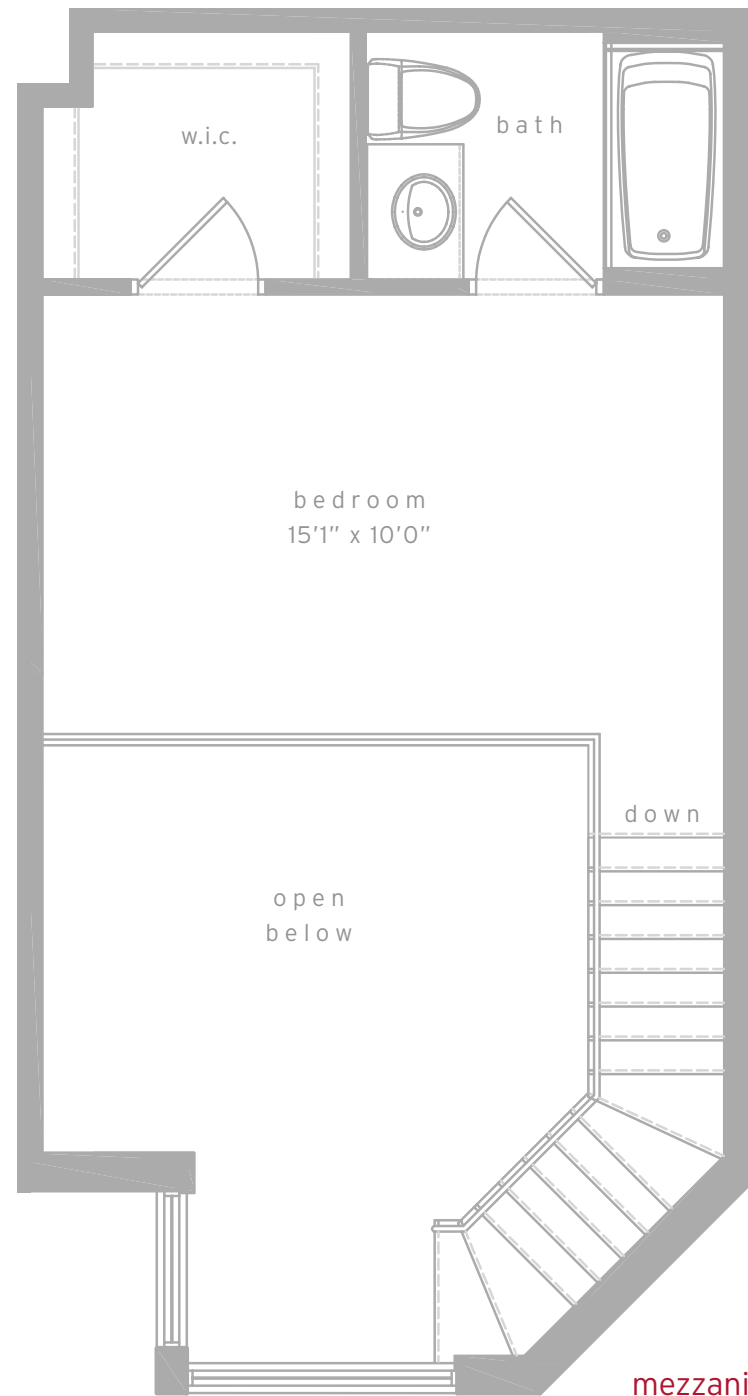

flat level

mezzanine level

loft residences
loft b
1 bed & 1-1/2 bath

residence	698 sq.ft.	64.8 m ²
terrace	26 sq.ft.	2.4 m ²
total	724 sq.ft.	67.2 m ²