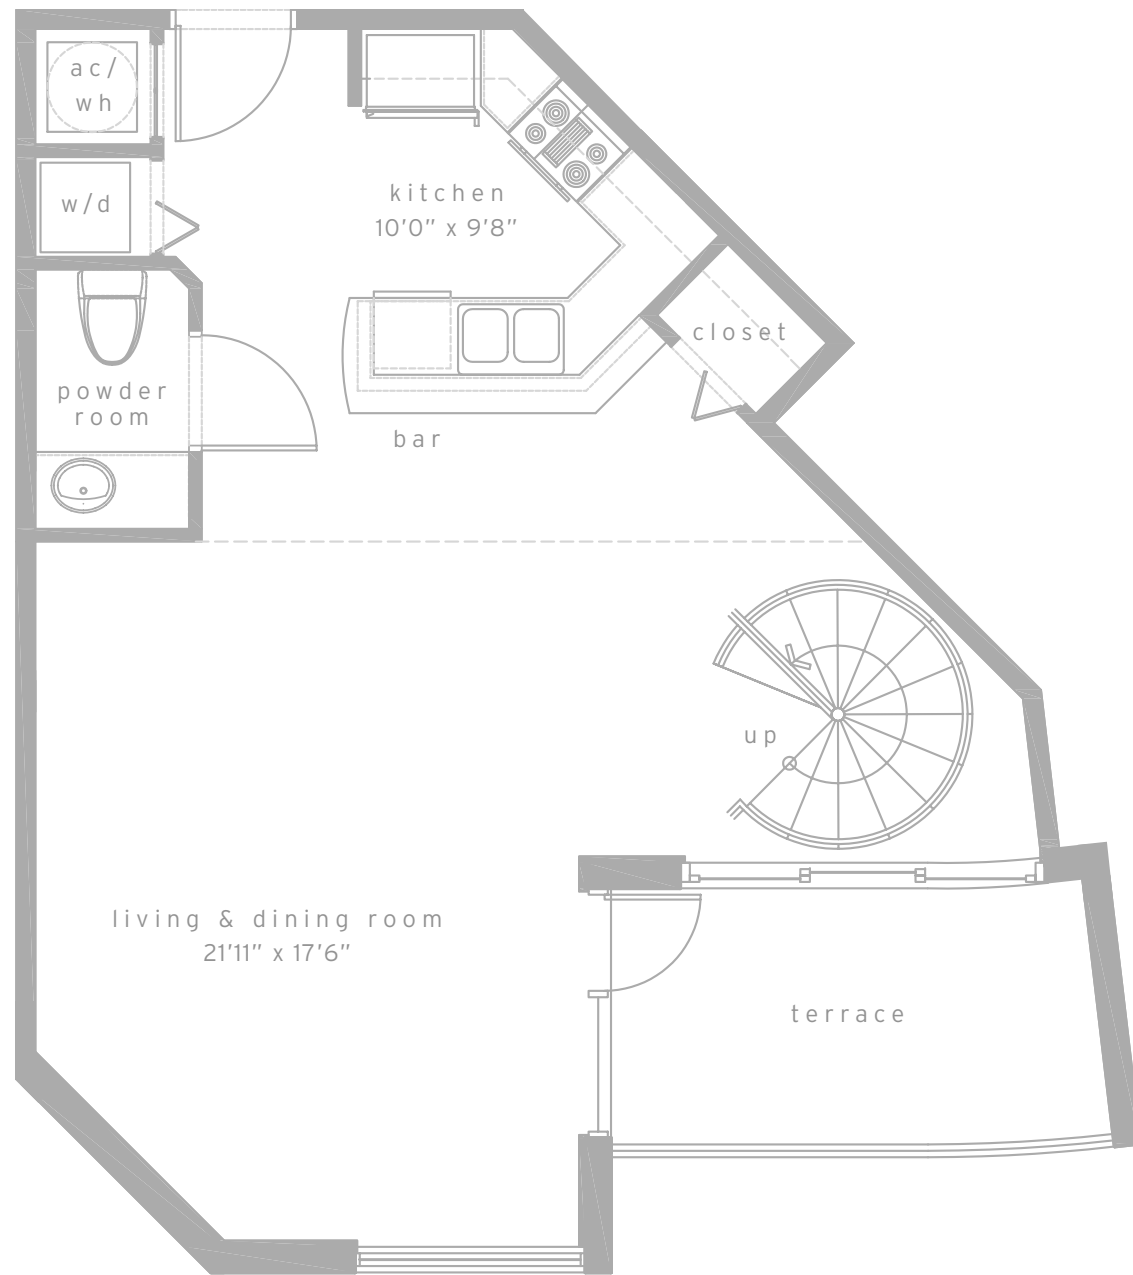

flat level

mezzanine level

loft residences

loft g

1 bed & 1-1/2 bath

residence	958 sq.ft.	89.0 m <sup>2</sup>
terrace	91 sq.ft.	8.4 m <sup>2</sup>
total	1049 sq.ft.	97.4 m <sup>2</sup>

city view