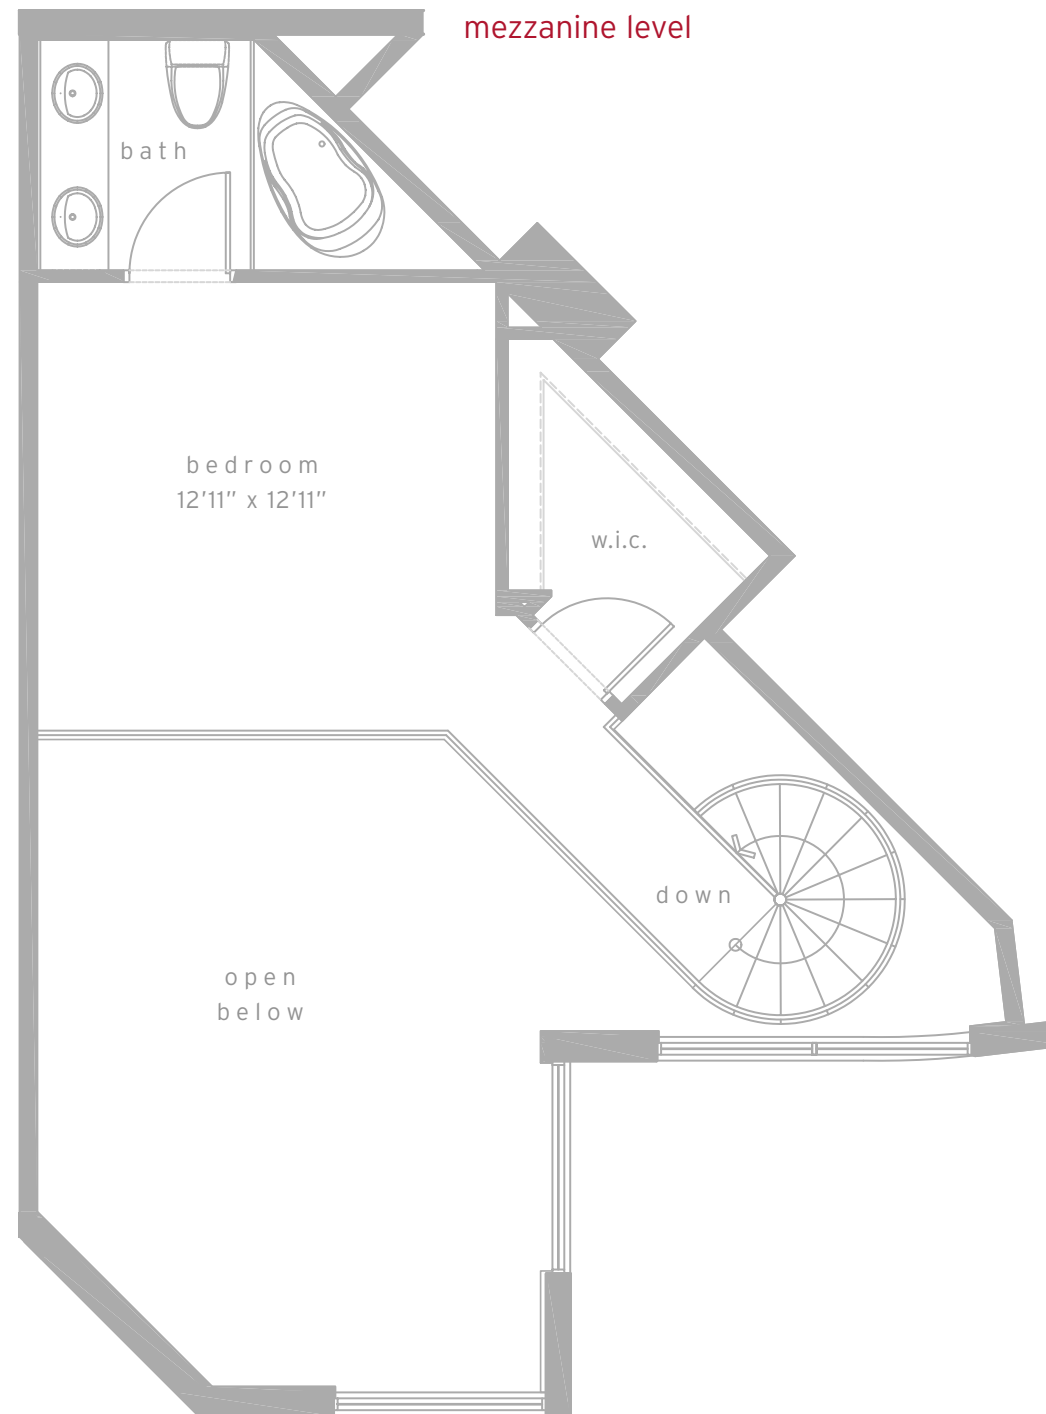

flat level

mezzanine level

loft residences

loft g

1 bed & 1-1/2 bath

residence	958 sq.ft.	89.0 m <sup>2</sup>
terrace	91 sq.ft.	8.4 m <sup>2</sup>
total	1049 sq.ft.	97.4 m <sup>2</sup>

city view