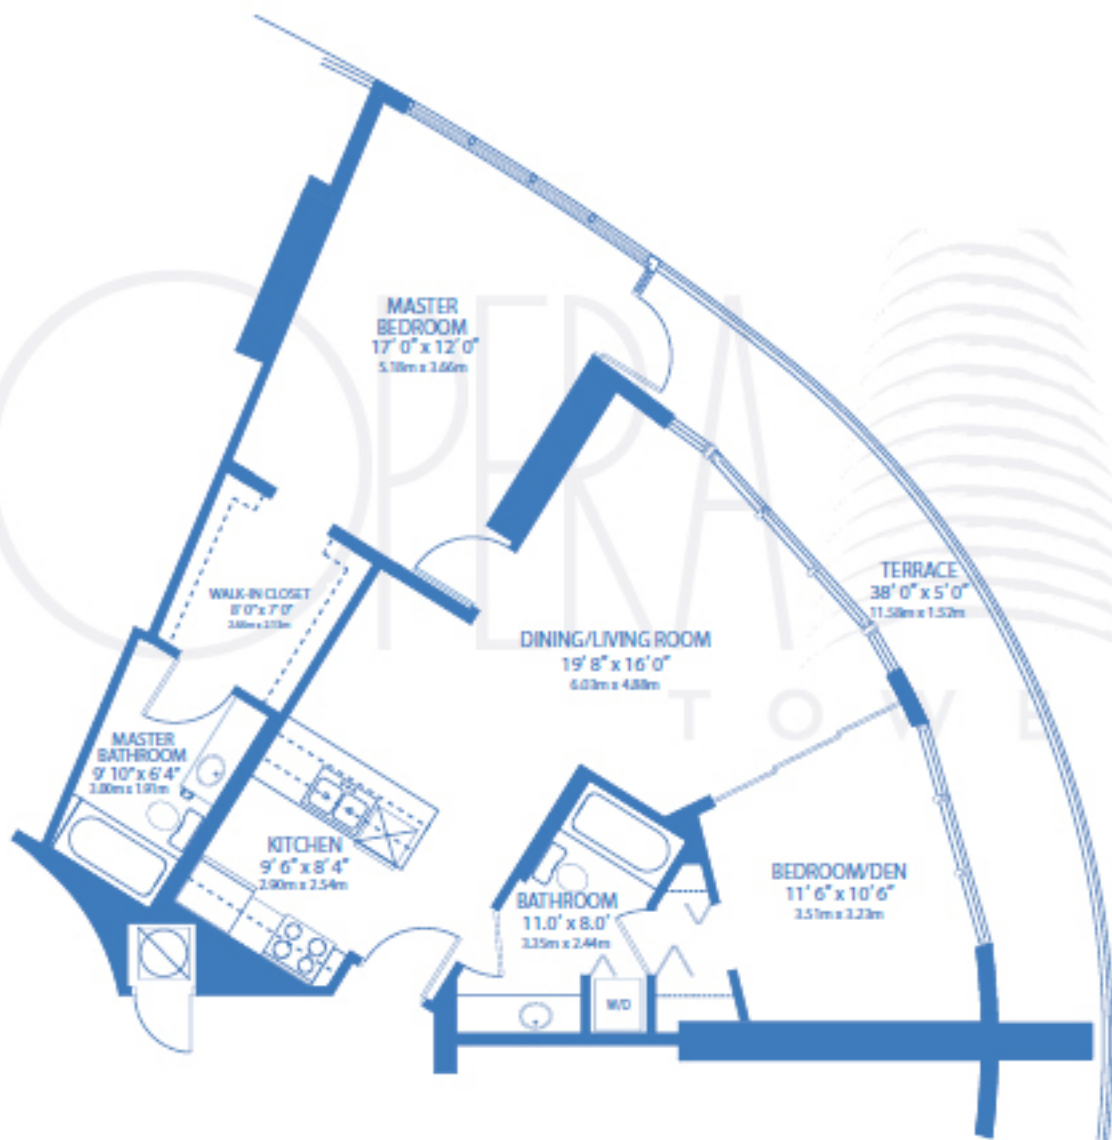

VERDI-C1 TWO BEDROOM - TWO BATH

INTERIOR - 1,048 SQUARE FEET

TERRACE - 177 SQUARE FEET

TOTAL RESIDENCE - 1,225 SQUARE FEET • 113.8 SQUARE METERS

AVAILABLE ON FLOORS: 11 TO 51
PENTHOUSE UNITS AVAILABLE: 52 TO 55
TOWER SUITES AVAILABLE ON 56th FLOOR

ALL DIMENSIONS ARE APPROXIMATED. THESE FLOOR PLANS AND AMENITIES ARE SUBJECT TO CHANGE WITHOUT NOTICE. THE SELLER RESERVES THE ABSOLUTE RIGHT, IN ITS SOLE JUDGMENT AND DISCRETION, TO SUBSTITUTE APPLIANCES, MATERIALS, FIXTURES AND EQUIPMENT OF EQUAL OR GREATER QUALITY OR VALUE WITH THOSE SPECIFIED. THIS IS NOT AN OFFERING WHERE PROHIBITED BY LAW.