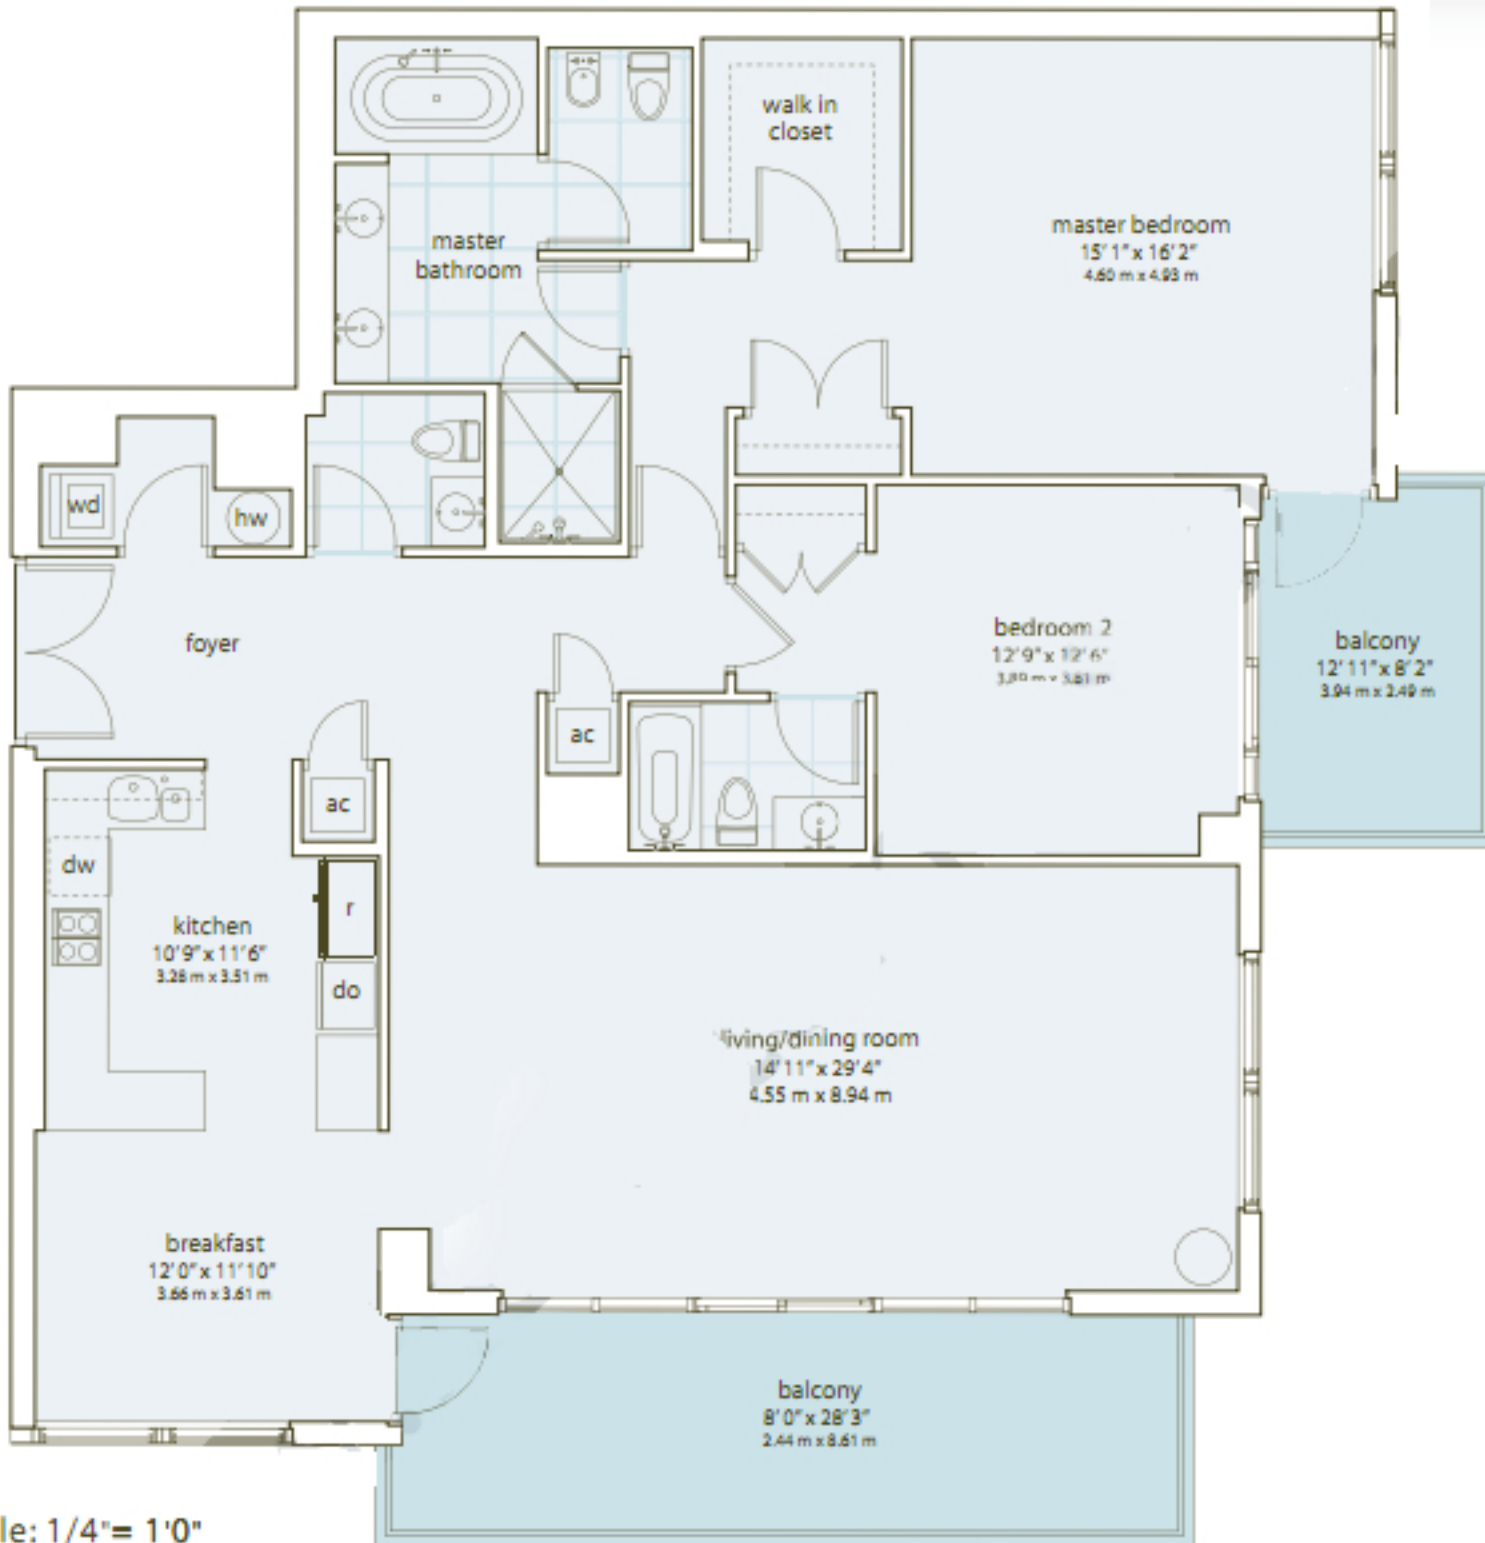

residences 302  
402  
502  
602  
702  
802  
902  
1002

scale: 1/4" = 1'0"

area measurements

total	2096 sq ft	194.73 meters <sup>2</sup>
enclosed area	1773 sq ft	164.72 meters <sup>2</sup>
balconies	323 sq ft	30.01 meters <sup>2</sup>

spear  
residences 302,402,502,602,702,802,902,1002