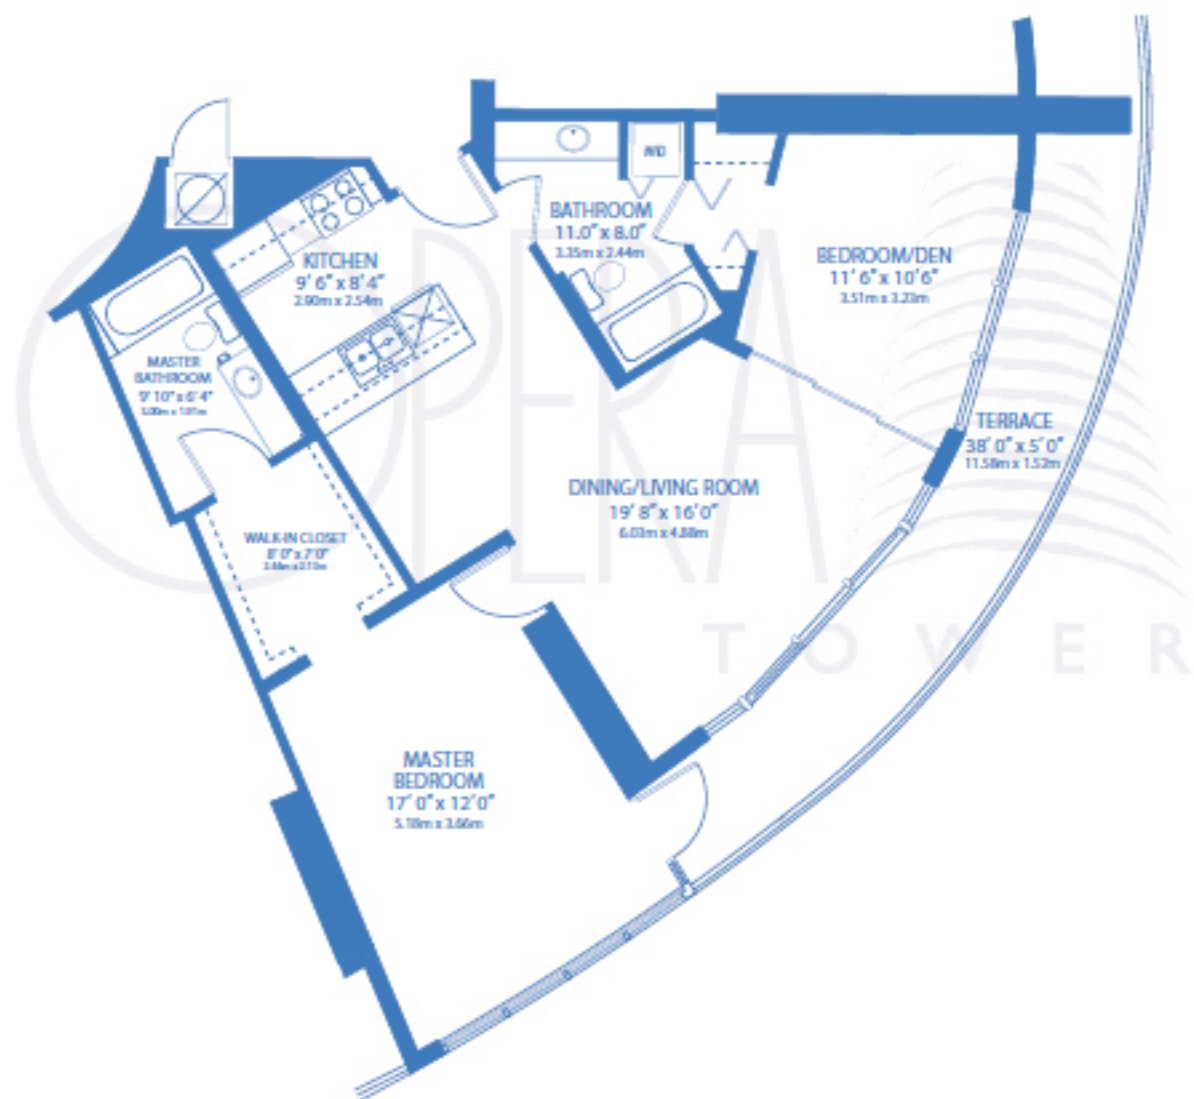

VERDI-C1 TWO BEDROOM - TWO BATH

INTERIOR - 1,048 SQUARE FEET

TERRACE - 177 SQUARE FEET

TOTAL RESIDENCE - 1,225 SQUARE FEET / 113.8 SQUARE METERS

AVAILABLE ON FLOORS: 11 TO 51
PENTHOUSE UNITS AVAILABLE 52 TO 55
TOWER SUITES AVAILABLE ON 56th FLOOR

ALL DIMENSIONS ARE APPROXIMATED. THESE FLOOR PLANS AND AMENITIES ARE SUBJECT TO CHANGE WITHOUT NOTICE. THE SELLER RESERVES THE ABSOLUTE RIGHT, IN ITS SOLE JUDGMENT AND DISCRETION, TO SUBSTITUTE APPLIANCES, MATERIALS, FIXTURES AND EQUIPMENT OF EQUAL OR GREATER QUALITY OR VALUE WITH THOSE SPECIFIED. THIS IS NOT AN OFFERING WHERE PROHIBITED BY LAW.