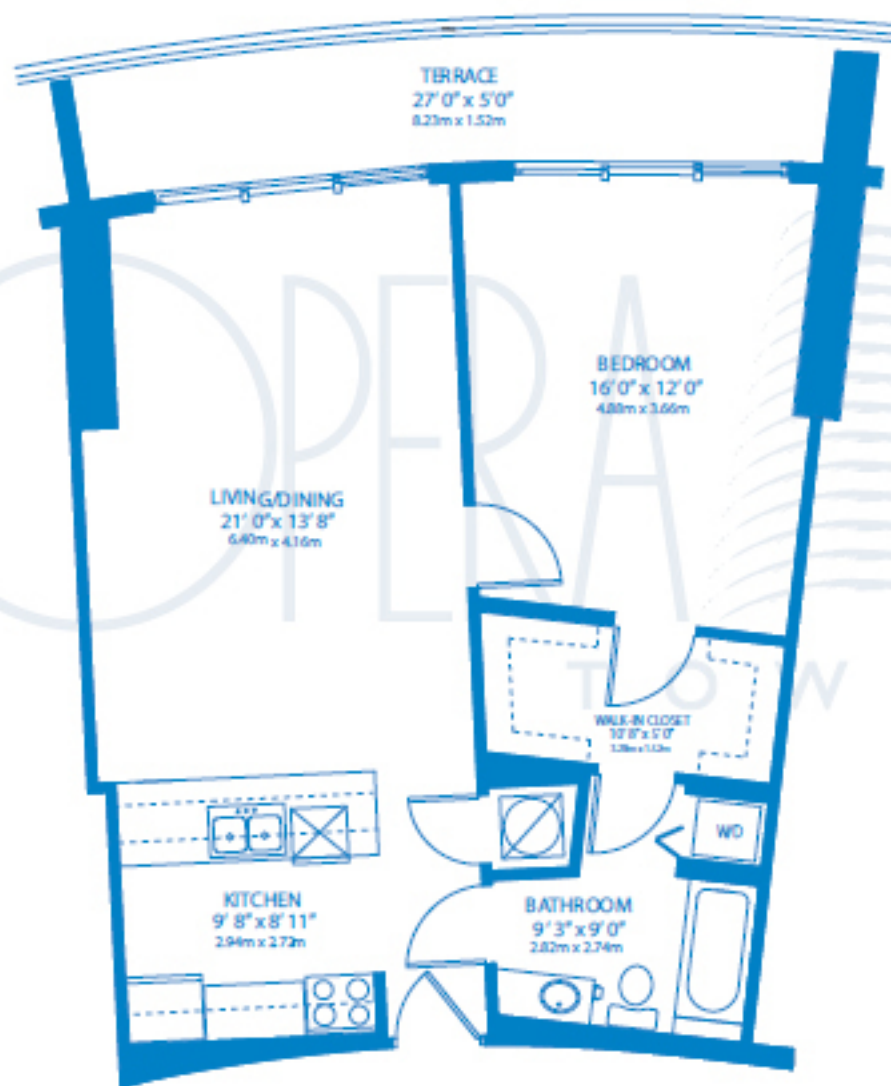

# MAESTRO-B3 ONE BEDROOM - ONE BATH

INTERIOR - 791 SQUARE FEET

TERRACE - 137 SQUARE FEET

TOTAL RESIDENCE - 928 SQUARE FEET • 86.2 SQUARE METERS

AVAILABLE ON FLOORS: 14 TO 51  
PENTHOUSE UNITS AVAILABLE: 52 TO 55  
TOWER SUITES AVAILABLE ON 56th FLOOR

ALL DIMENSIONS ARE APPROXIMATE. THESE FLOOR PLANS AND AMENITIES ARE SUBJECT TO CHANGE WITHOUT NOTICE. THE SELLER RESERVES THE ABSOLUTE RIGHT, IN ITS SOLE JUDGMENT AND DISCRETION, TO SUBSTITUTE APPLIANCES, MATERIALS, FIXTURES AND EQUIPMENT OF EQUAL OR GREATER QUALITY OR VALUE WITH THOSE SPECIFIED. THIS IS NOT AN OFFERING WHERE PROHIBITED BY LAW.