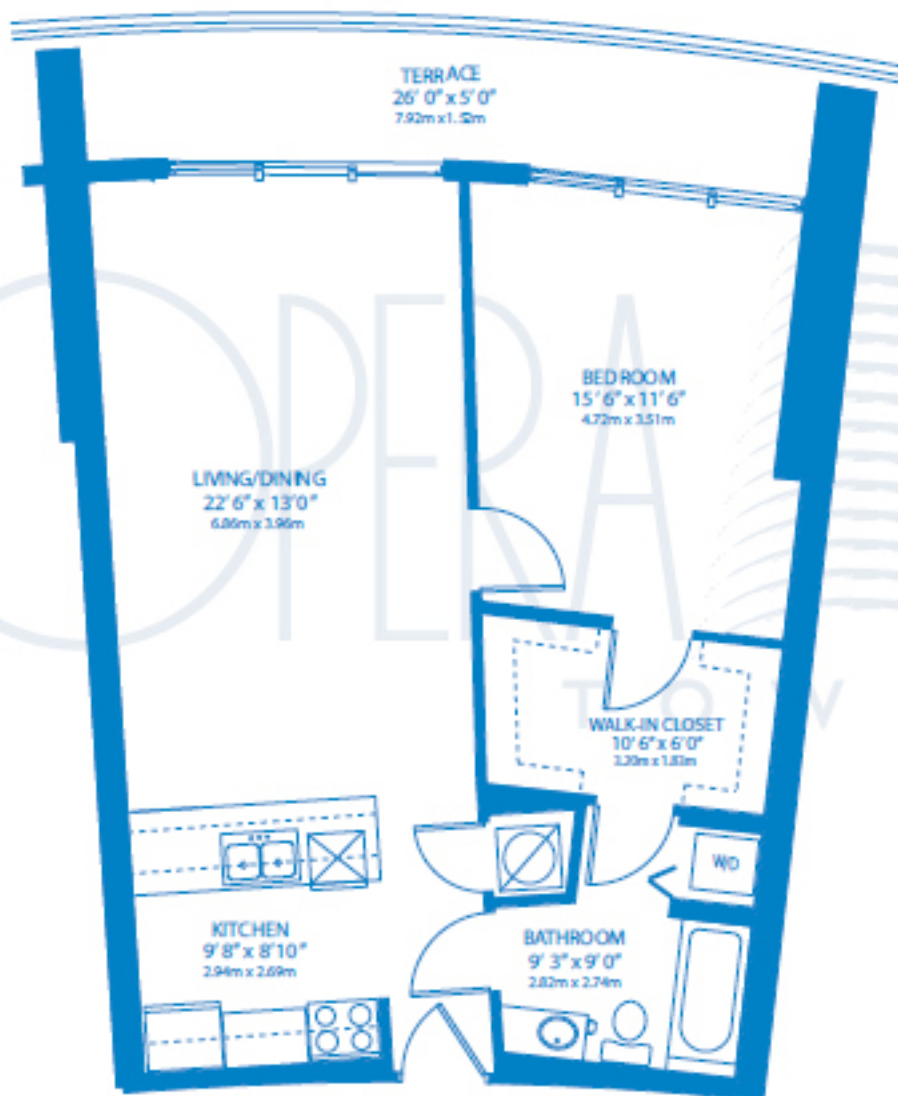

CLASSICO-B2 ONE BEDROOM - ONE BATH

INTERIOR - 825 SQUARE FEET

TERRACE - 140 SQUARE FEET

TOTAL RESIDENCE - 965 SQUARE FEET • 89.6 SQUARE METERS

AVAILABLE ON FLOOR: 14 TO 51
PENTHOUSE UNITS AVAILABLE: 52 TO 55
TOWER SUITES AVAILABLE ON 56th FLOOR

ALL DIMENSIONS ARE APPROXIMATE. THESE FLOOR PLANS AND AMENITIES ARE SUBJECT TO CHANGE WITHOUT NOTICE. THE SELLER RESERVES THE ABSOLUTE RIGHT, IN ITS SOLE JUDGMENT AND DISCRETION, TO SUBSTITUTE APPLIANCES, MATERIALS, FIXTURES AND EQUIPMENT OF EQUAL OR GREATER QUALITY OR VALUE WITH THOSE SPECIFIED. THIS IS NOT AN OFFERING WHERE PROHIBITED BY LAW.