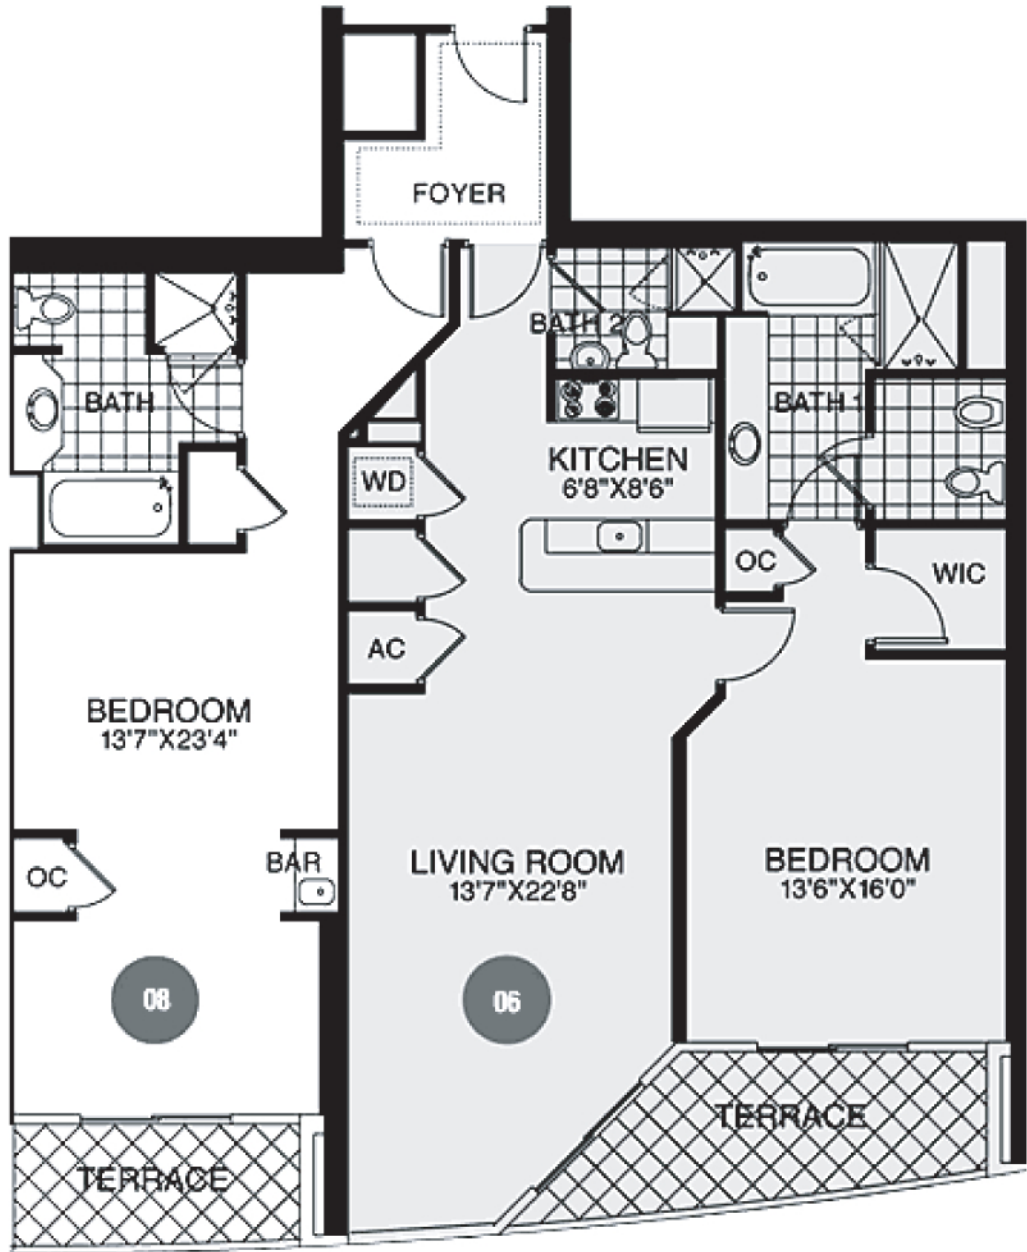

Foyer	73 Sq. Ft.
08 Junior Suite	526 Sq. Ft.
06 1 Bedroom Suite	1,002 Sq. Ft.
2 Bedroom Suite	1,601 Sq. Ft.
Terrace Area	190 Sq. Ft.
Total Area	1,791 Sq. Ft.

Fontainebleau II
 A CHANDLER HOTEL BY FLSKERRY