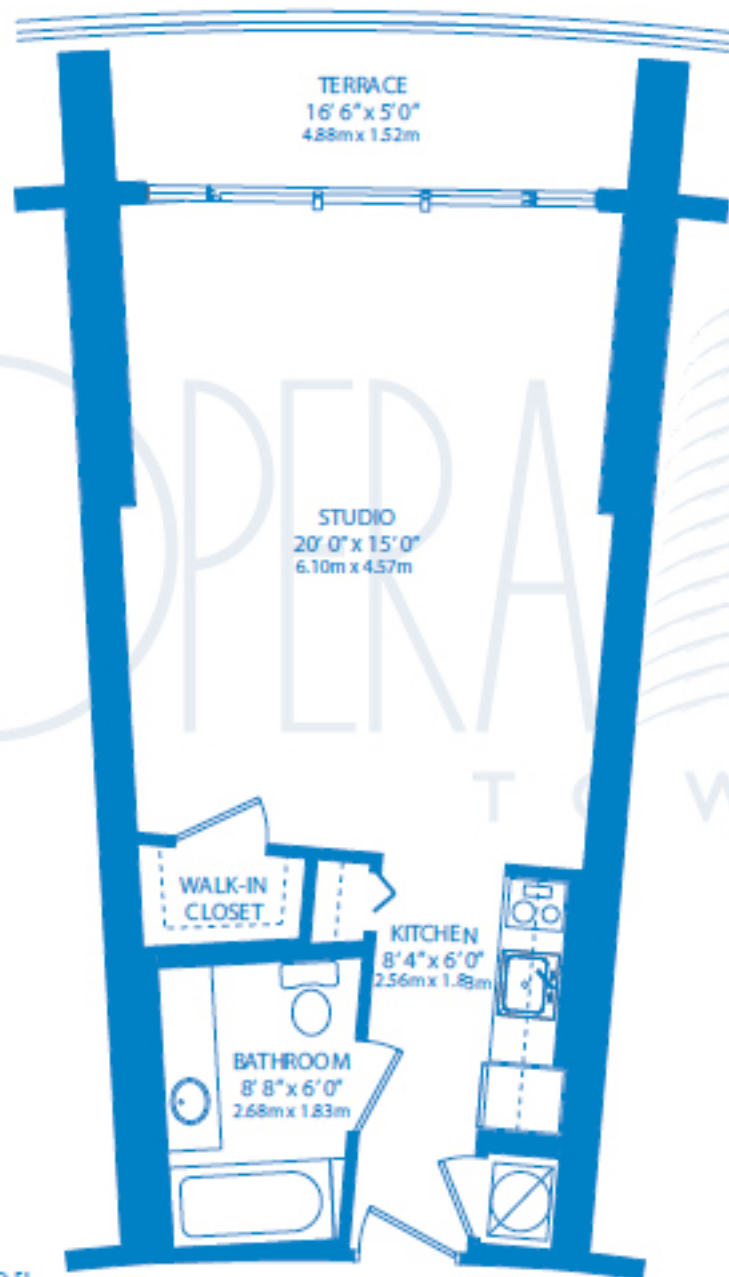

BELLINI-A2 STUDIO - ONE BATH

INTERIOR - 308 SQUARE FEET

TERRACE - 83 SQUARE FEET

TOTAL RESIDENCE - 591 SQUARE FEET - 54.9 SQUARE METERS

TERRACE

16' 6" x 5' 0"

4.88m x 1.52m

STUDIO

20' 0" x 15' 0"

6.10m x 4.57m

WALK-IN
CLOSET

KITCHEN

8' 4" x 6' 0"

2.56m x 1.83m

BATHROOM

8' 8" x 6' 0"

2.68m x 1.83m

AVAILABLE ON FLOORS: 11 TO 51

PENTHOUSE UNITS AVAILABLE: 52 TO 55

TOWER SUITES AVAILABLE ON 56th FLOOR