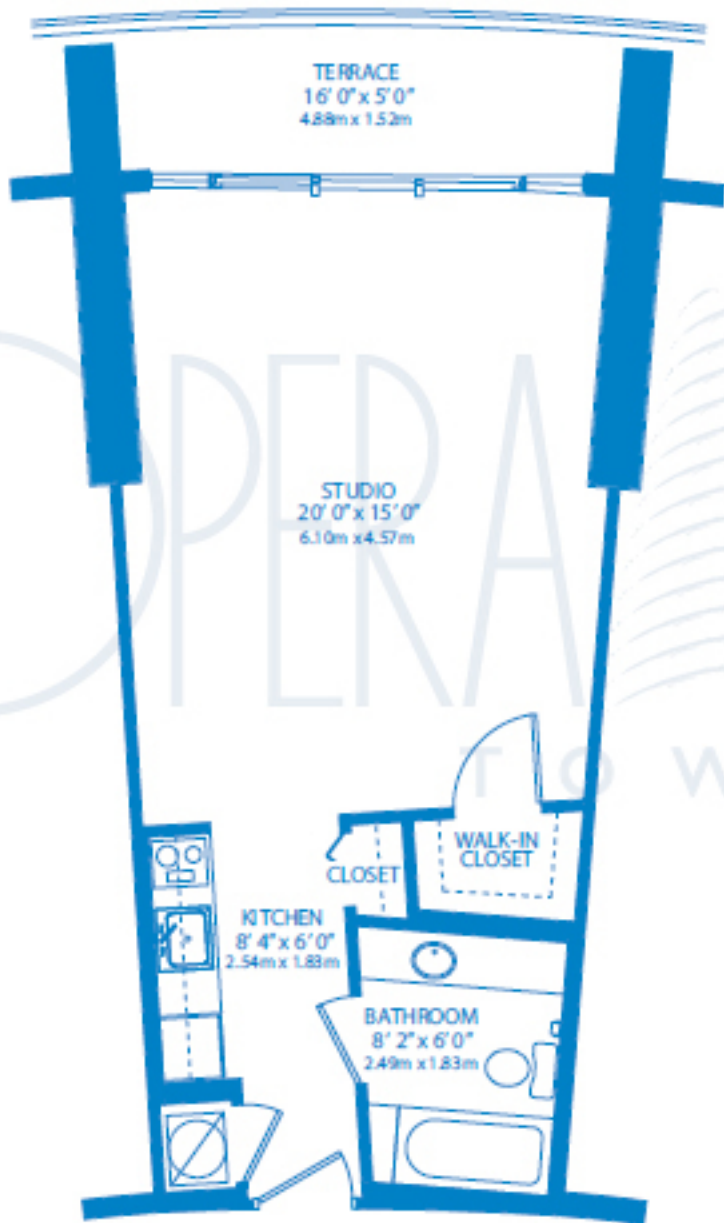

PUCCINI-A1 STUDIO - ONE BATH

INTERIOR - 303 SQUARE FEET

TERRACE - 83 SQUARE FEET

TOTAL RESIDENCE - 586 SQUARE FEET • 54.4 SQUARE METERS

AVAILABLE ON FLOORS: 11 TO 51
PENTHOUSE UNITS AVAILABLE: 52 TO 55
TOWER SUITES AVAILABLE ON 56th FLOOR