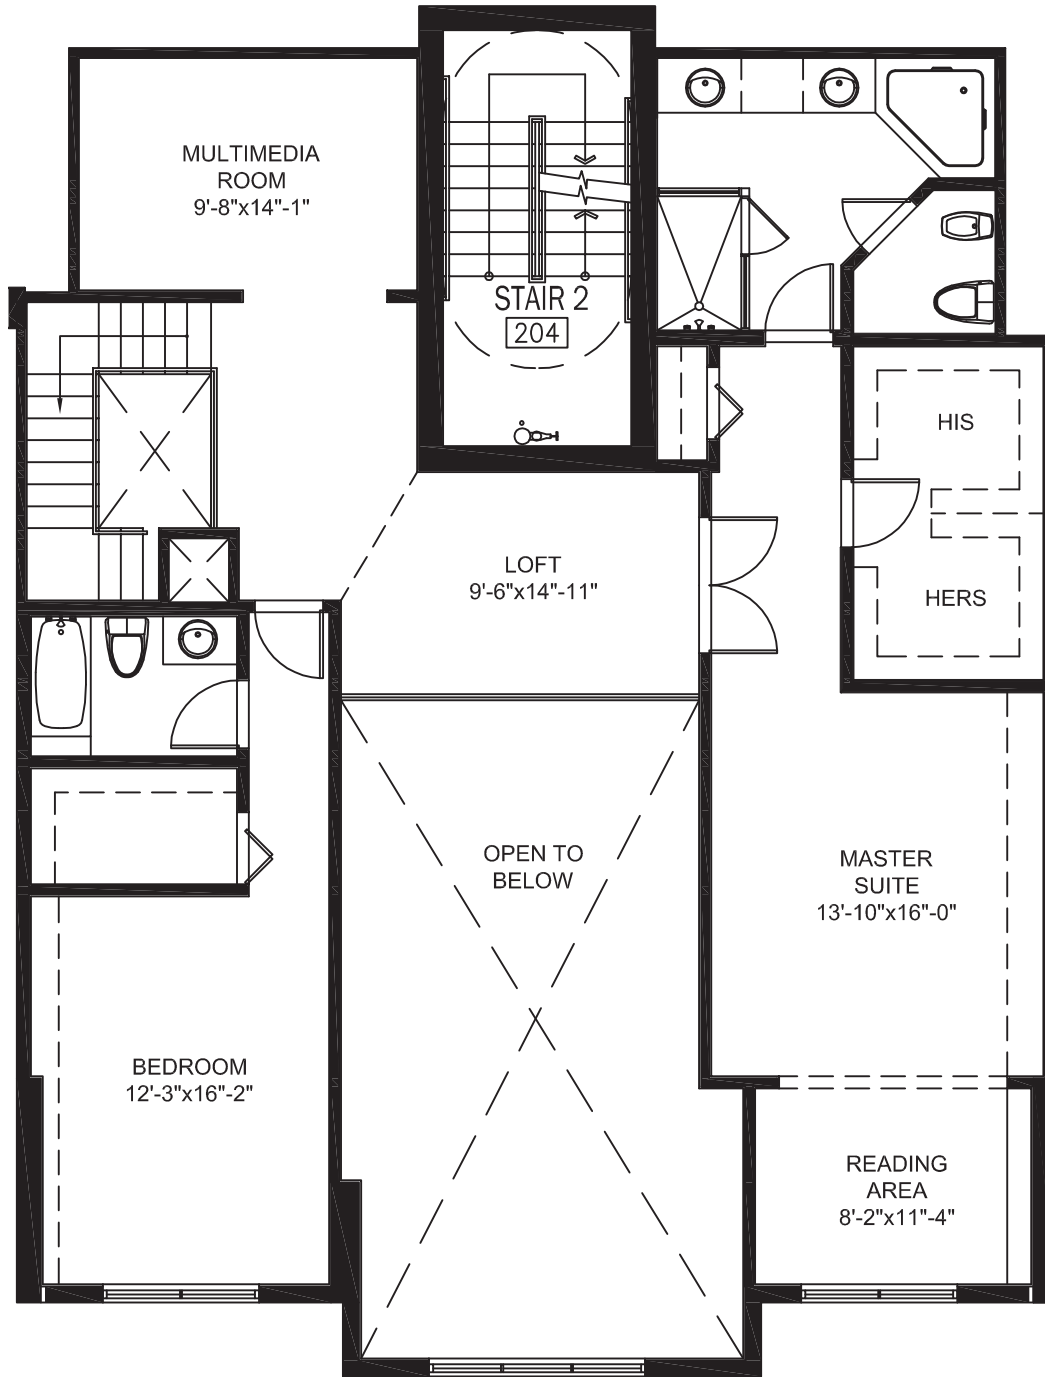

AVENTURA

**3BED 3BATH PLUS
MULTIMEDIA AND FAMILY**

INTERIOR:	3270 SqFt.	304.11 m ²
TERRACE:	309 SqFt.	28.73 m ²
TOTAL:	3579 SqFt.	332.84 m ²

Oral representations cannot be relied upon as correctly stating the representations of the developer. For correct representations, make reference to the documents required by section 718.503, Florida Statutes, to be furnished by a developer to a buyer or lessee..

keyplan

AVENTURA

**3BED 3BATH PLUS
MULTIMEDIA AND FAMILY
MEZZANINE**

INTERIOR:	3270 SqFt.	304.11 m ²
TERRACE:	309 SqFt.	28.73 m ²
TOTAL:	3579 SqFt.	332.84 m ²